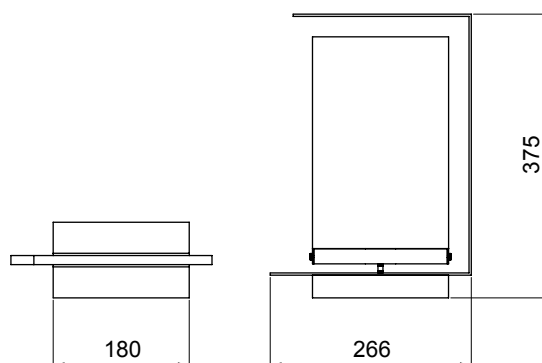

Product Gugia Collection Table lamp

Code 4021

Dimensions in mm

Technical data

Light source Cob Led

Watts 5W 220-240 V

Lumens 300 lm

CRI 90

Driver External on/off

Dimmable dali push - not included - to remote

Class IP20

Colour temperature 3000K