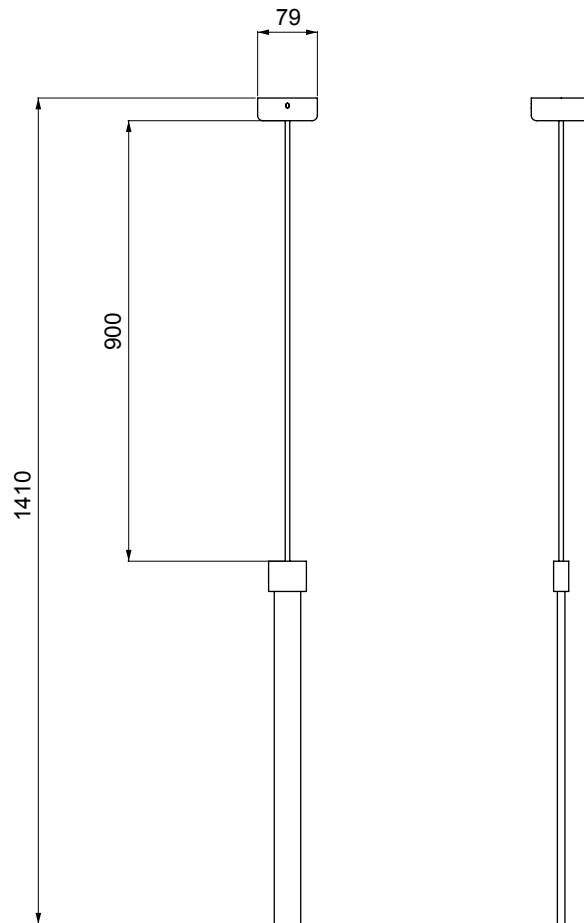

Product Gugia Collection Pendant lamp
Code 4121

Dimensions in mm

Technical data

Light source	Cob Led
Watts	5W 220-240 V
Lumens	480 lm
CRI	90
Driver	External on/off
Dimmable	dali push - not included - to remote
Class	IP20
Colour temperature	3000K