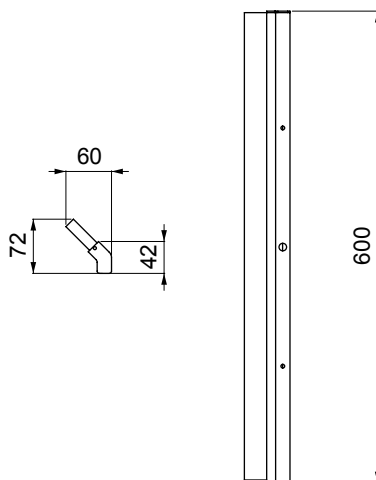

Product Gugia Collection Wall lamp

Code 4321

Dimensions in mm

Technical data

Light source	Led
Watts	12W 220-240 V
Lumens	1400 lm
CRI	90
Driver	External on/off
Dimmable	dali push - not included - to remote
Class	IP20
Colour temperature	3000K