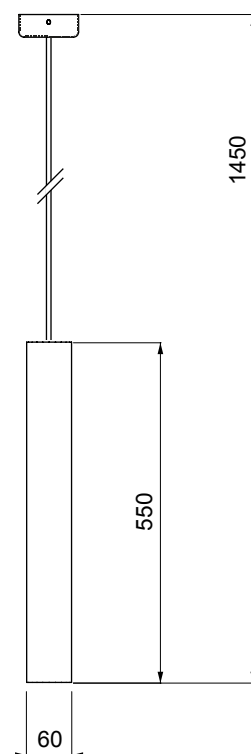

Product Luster Collection Pendant lamp

Code 9122

Dimensions in mm

Technical data

Light source	GU10 Led
Watt	6W 220-240v
Lumens	600 lm
CRI	90
Dimmable	Gu10 bulb dimmable - not included
Class	IP20
Colour temperature	3000K