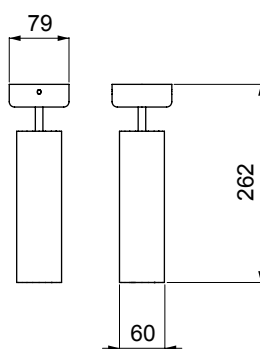

Product	Lustrin Collection Ceiling/wall lamp
Code	9722

Dimensions in mm

Technical data

Light source	GU10 Led
Watt	6W 220-240v
Lumens	600 lm
CRI	90
Dimmable	Gu10 bulb dimmable - not included
Class	IP20
Colour temperature	3000K