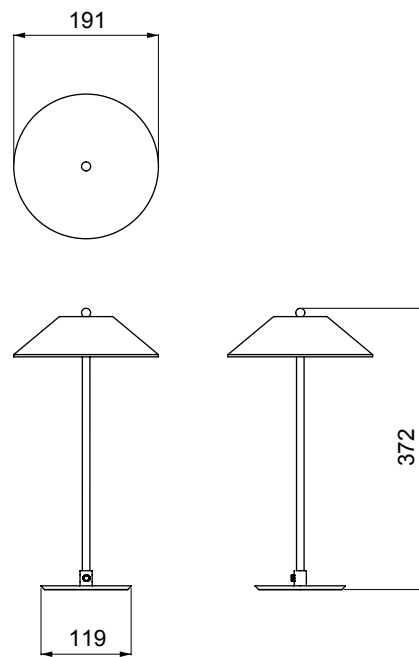

Product Candilee Table lamp  
Code Cn.01

---

Dimensions in mm

## Technical data

Light source Cob Led  
Watts 5.5W 350 mA  
Battery autonomy 5 hours  
Lumens 450 lm  
CRI 90  
Driver on/off  
Class IP20  
Colour temperature 3000K