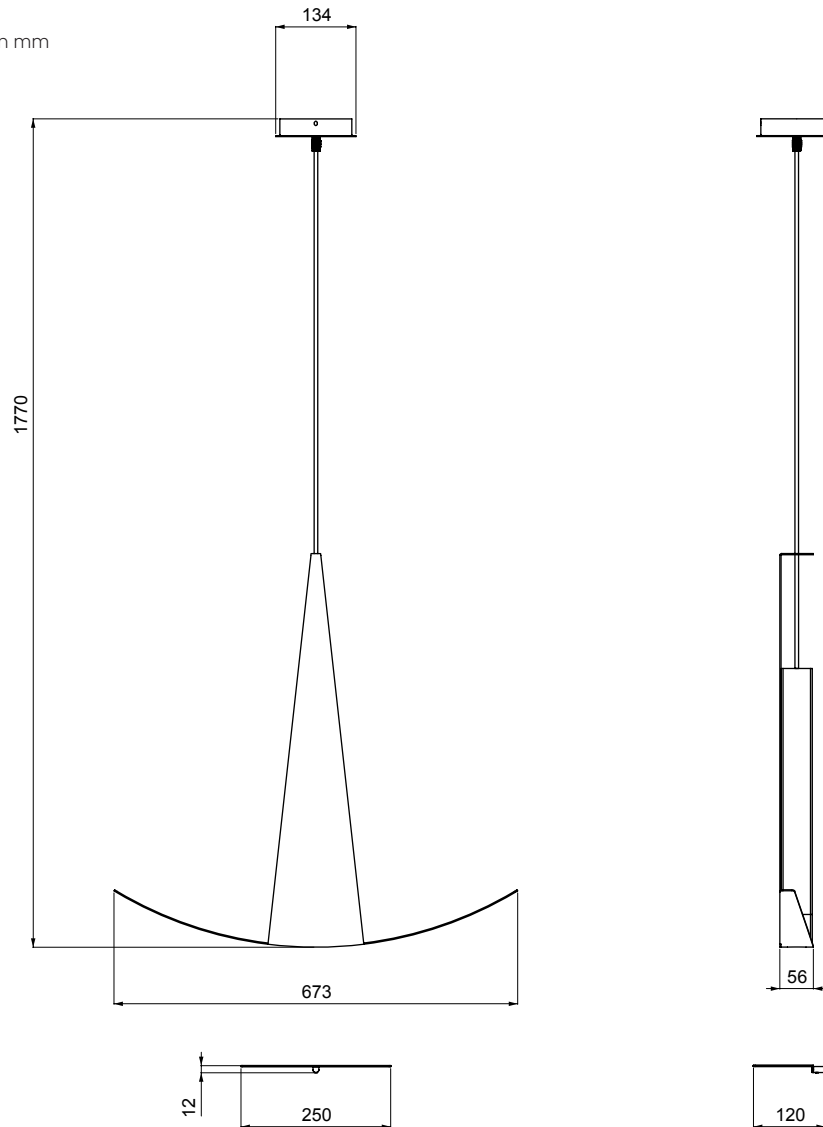

Product Laghè Collection Pendant lamp

Code Lg.01

Dimensions in mm

## Technical data

Light source	Led
Watts	10W 220-240 V
Lumens	900 lm
CRI	90
Driver	on/off
Class	IP20
Colour temperature	3000K