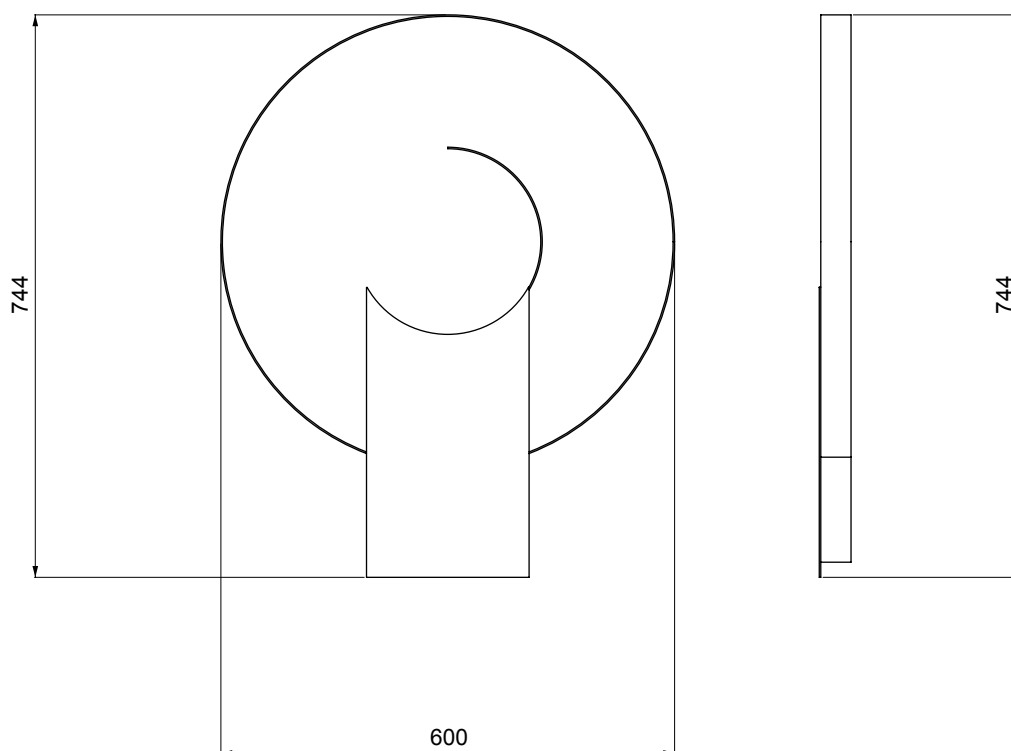

Product	Laghè Collection Wall lamp
Code	Lg.02

---

Dimensions in mm

## Technical data

Light source	Led
Watts	10W 220-240 V
Lumens	900 lm
CRI	90
Driver	on/off
Class	IP20
Colour temperature	3000K