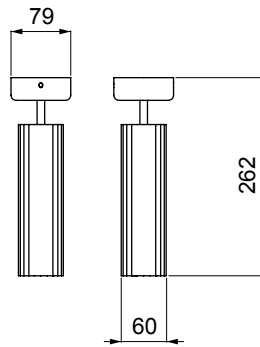

Product	Lustrin Collection Ceiling/wall lamp
Code	LU.LC02

---

Dimensions in mm

## Technical data

Light source	GU10 Led
Watt	6W 220-240v
Lumens	600 lm
CRI	90
Dimmable	Gu10 bulb dimmable - not included
Class	IP20
Colour temperature	3000K