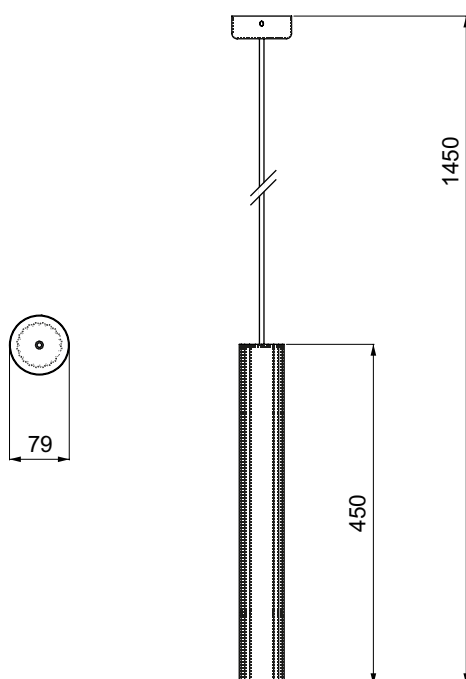

Product	Lustrin Collection Pendant lamp
Code	LU.LS01

Dimensions in mm

Technical data

Light source	Gu 10 Led
Watt	6W 220-240v
Lumens	600 lm
CRI	90
Dimmable	Gu10 bulb dimmable - not included
Class	IP20
Colour temperature	3000K