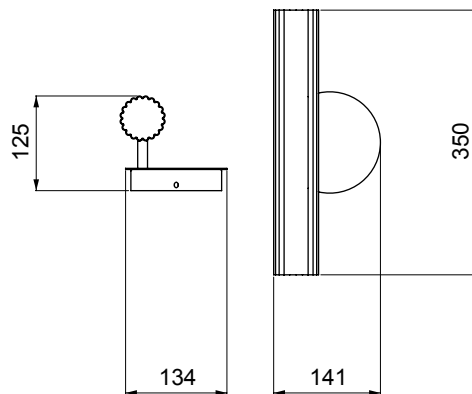

Product	Lustrin Collection wall lamp
Code	LU.LW01

Dimensions in mm

Technical data

Light source	Gu 10 Led
Watt	10W 220-240v
Lumens	800 lm
CRI	90
Dimmable	Gu10 bulb dimmable - not included
Class	IP20
Colour temperature	3000K