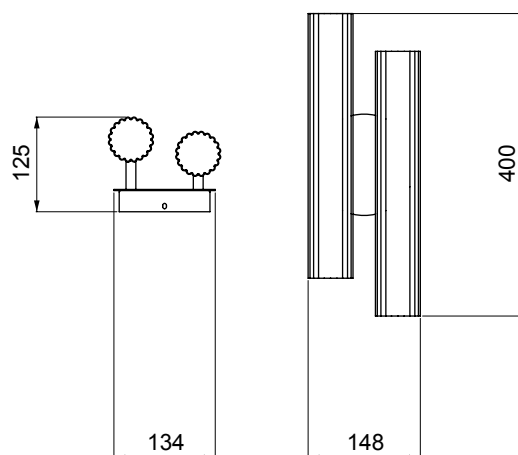

Product	Lustrin Collection suspension lamp
Code	LU.LW02

---

Dimensions in mm

## Technical data

Light source	Gu 10 Led
Watt	20W 220-240v
Lumens	1600 lm
CRI	90
Dimmable	Gu10 bulb dimmable - not included
Class	IP20
Colour temperature	3000K