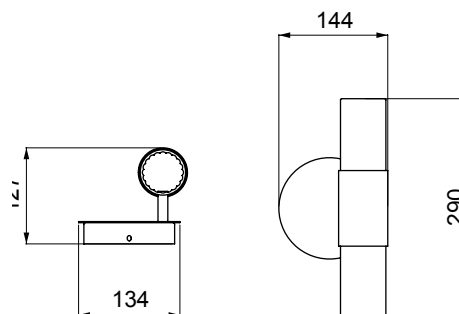

Product	Sbarlusc Collection Wall lamp
Code	SB.SM01

Dimensions in mm

Technical data

Light source	Cob Led
Watts	6W, 350 mA 220-240 V
Lumens	900 lm
CRI	90
Driver	Integrated on/off
Dimmable	dali push - not included - to remote
Class	IP20
Colour temperature	3000K