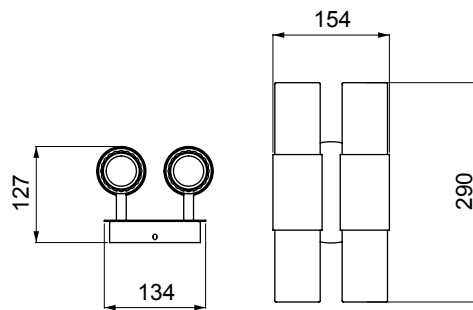

Product Sbarlusc Collection Wall lamp

Code SB.SM02

---

Dimensions in mm

## Technical data

Light source	Cob Led
Watts	2 x 6W, 350 mA 220-240 V
Lumens	1800 lm
CRI	90
Driver	Integrated on/off
Dimmable	dali push - not included - to remote
Class	IP20
Colour temperature	3000K