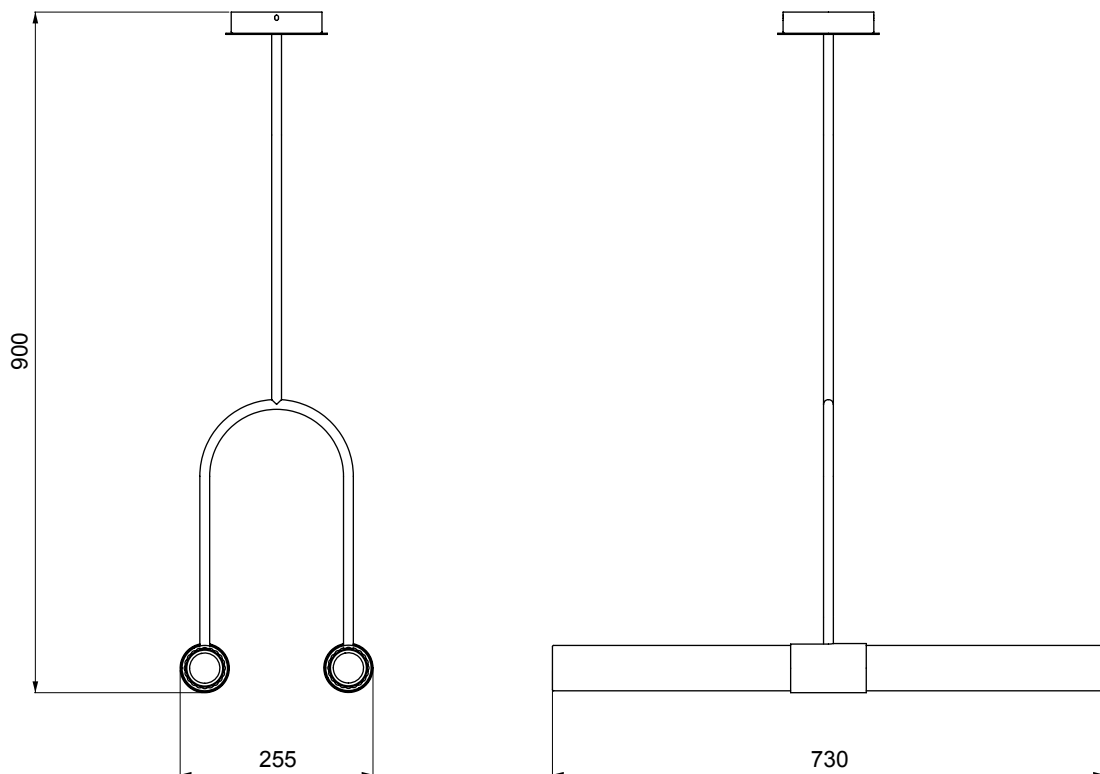

Product Sbarlusc Collection Pendant lamp

Code SS02

Dimensions in mm

Technical data

| | |
|--------------------|--------------------------------------|
| Light source | Cob Led |
| Watts | 2 x 6W, 350 mA 220-240 V |
| Lumens | 1800 lm |
| CRI | 90 |
| Driver | Integrated on/off |
| Dimmable | dali push - not included - to remote |
| Class | IP20 |
| Colour temperature | 3000K |