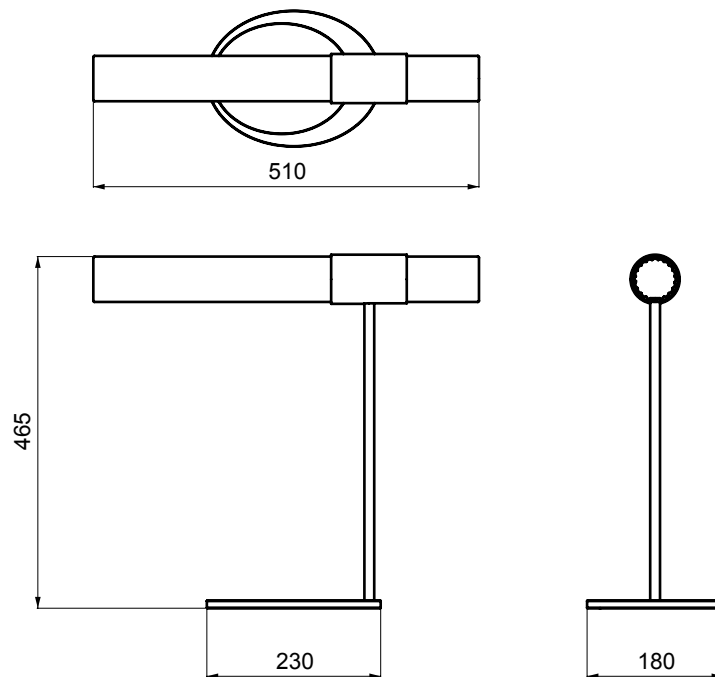

Product	Sbarlusc Collection table lamp
Code	SB.ST01

Dimensions in mm

Technical data

Light source	Cob Led
Watts	6W, 350 mA 220-240 V
Lumens	900 lm
CRI	90
Driver	External
Dimmable	dali push - included
Class	IP20
Colour temperature	3000K