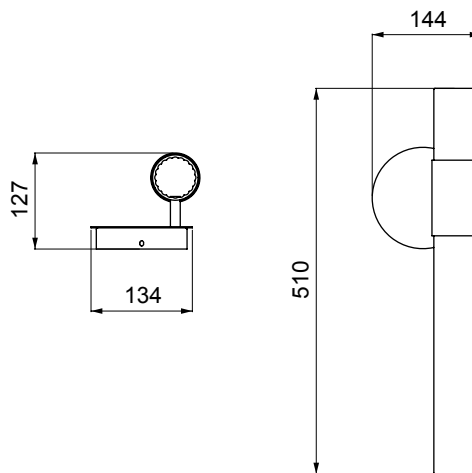

Product	Sbarlusc Collection Wall lamp
Code	SB.SW01

Dimensions in mm

Technical data

Light source	Cob Led
Watts	6W, 350 mA 220-240 V
Lumens	900 lm
CRI	90
Driver	Integrated on/off
Dimmable	dali push - not included - to remote
Class	IP20
Colour temperature	3000K