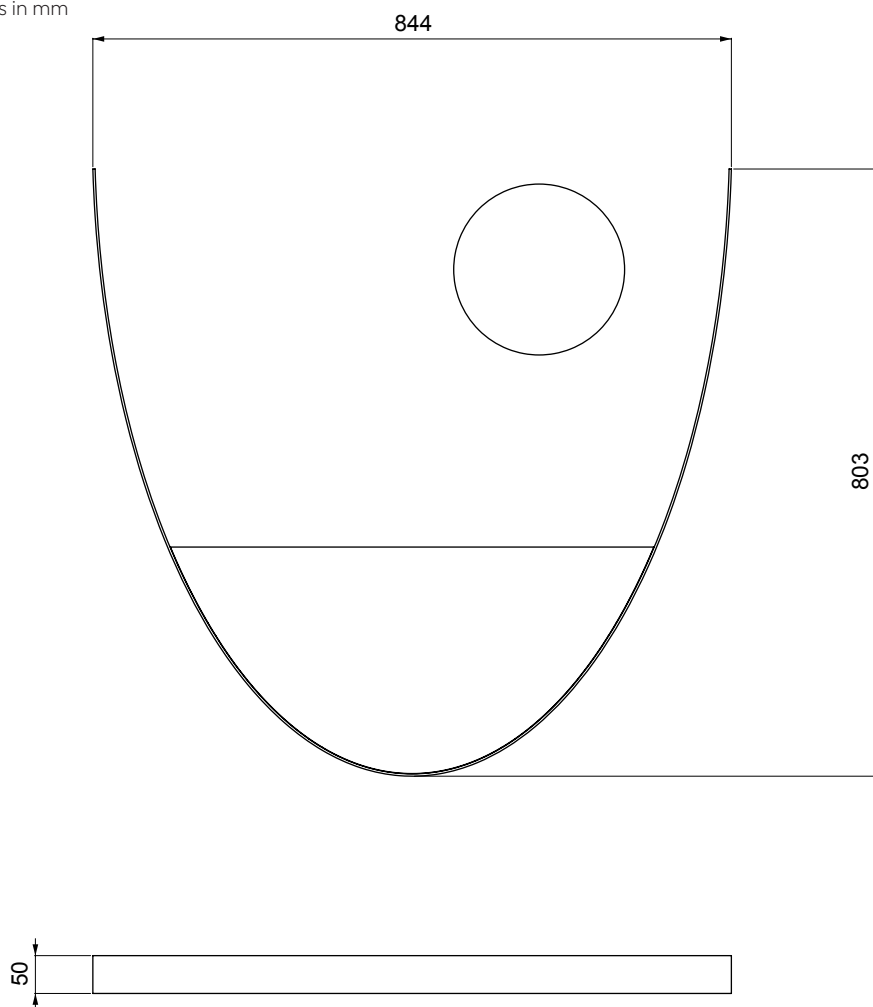

Product Scighera Collection Wall lamp
Code Scl01

Dimensions in mm

Technical data

Light source	Led
Watts	12W 220-240 V
Lumens	1200 lm
CRI	90
Driver	on/off
Class	IP20
Colour temperature	3000K