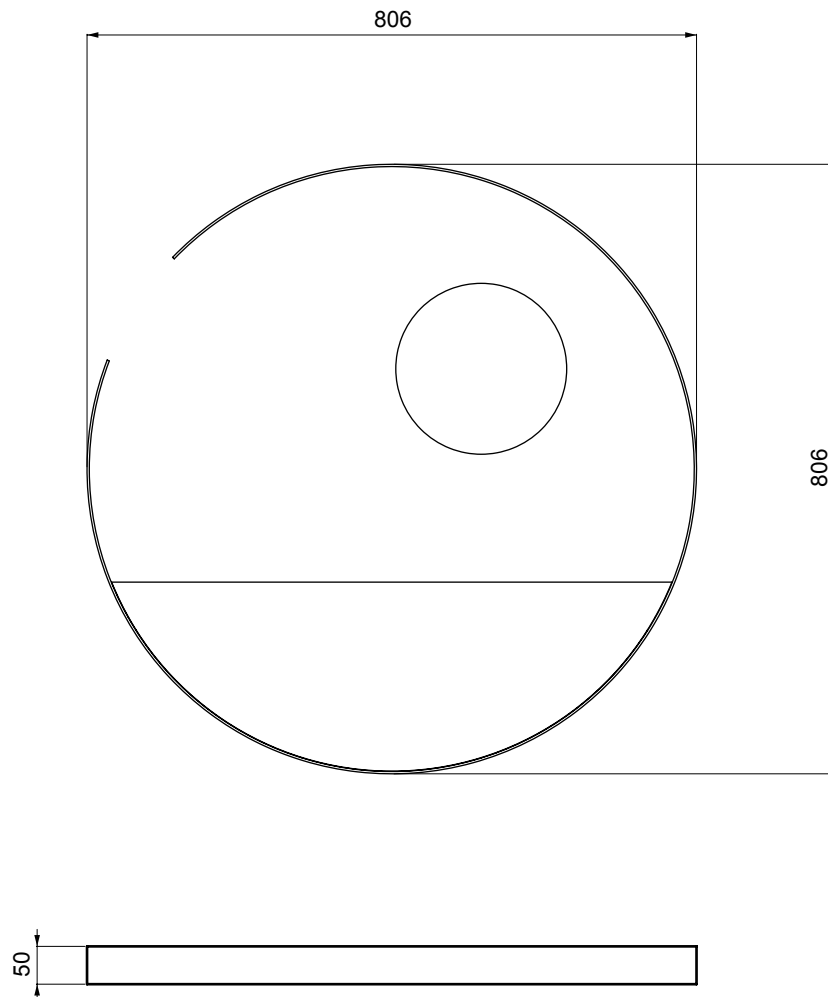

Product	Scighera Collection Wall lamp
Code	ScI02

Dimensions in mm

Technical data

Light source	Led
Watts	12W 220-240 V
Lumens	1200 lm
CRI	90
Driver	on/off
Class	IP20
Colour temperature	3000K