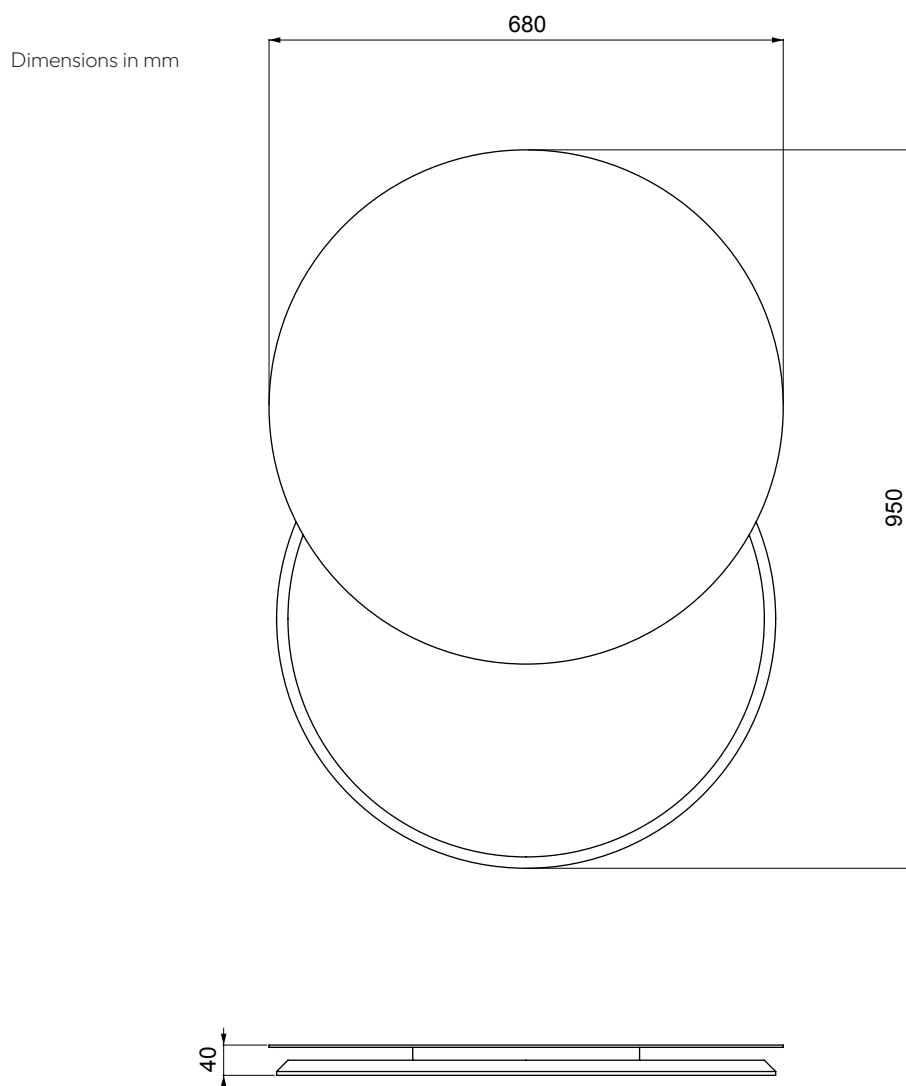

Product Scighera Collection Wall lamp  
Code ScI03

---

## Technical data

Light source Led  
Watts 20W 220-240 V  
Lumens 1000 lm  
CRI 90  
Driver on/off  
Class IP20  
Colour temperature 3000K