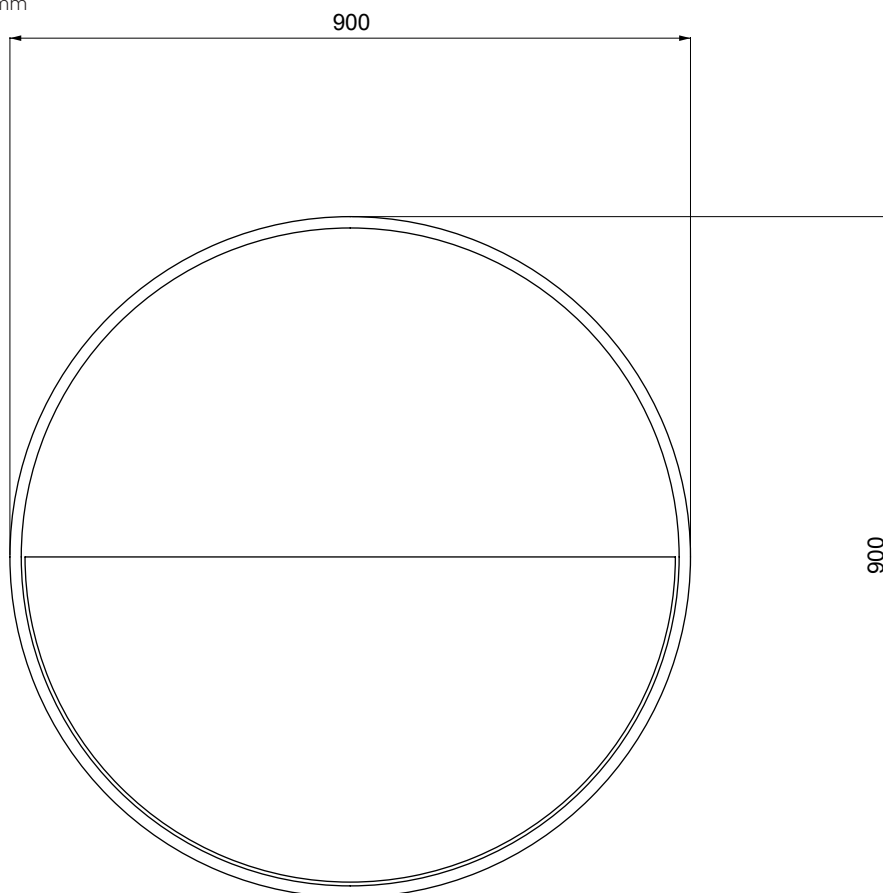

Product Scighera Collection Wall lamp

Code ScI04

Dimensions in mm

Technical data

Light source	Led
Watts	20W 220-240 V
Lumens	1100 lm
CRI	90
Driver	on/off
Class	IP20
Colour temperature	3000K