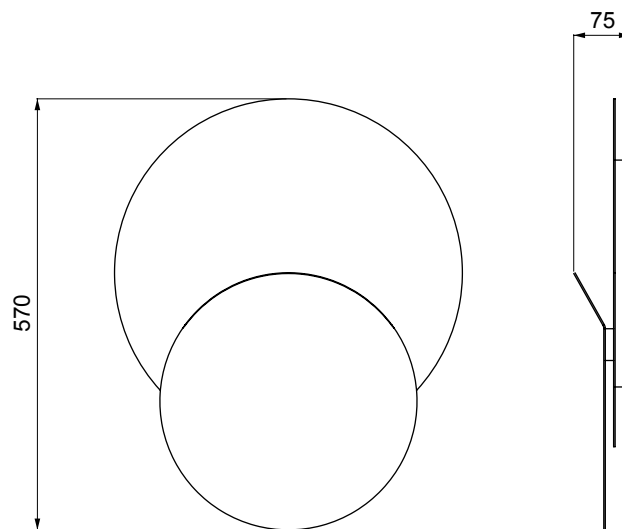

Product	Scur e Ciar wall lamp
Code	SC01

Dimensions in mm

Technical data

Light source	Led
Watt	11W 220-240v
Lumens	1500 lm
CRI	90
Dimmable	dali push - not included
Class	IP20
Colour temperature	3000K