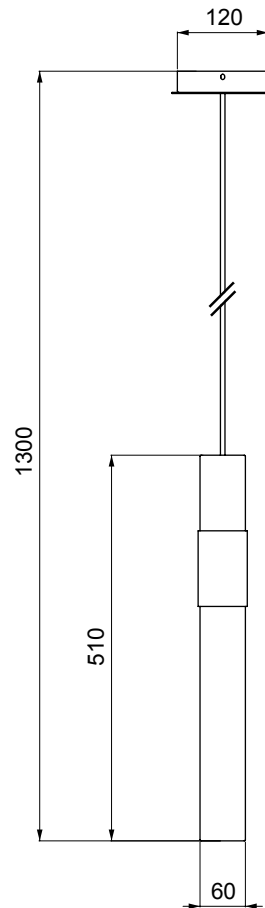

Product	Sbarlusc Collection Pendant lamp
Code	SB.SS03

Dimensions in mm

Technical data

Light source	Cob Led
Watts	6W, 350 mA 220-240 V
Lumens	450 lm
CRI	90
Driver	Integrated on/off
Dimmable	dali push - not included - to remote
Class	IP20
Colour temperature	3000K