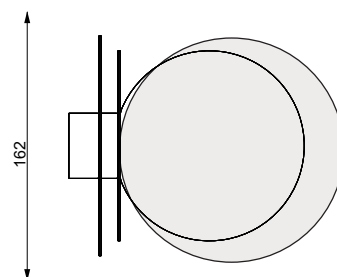

Dettagli tecnici / Data sheet

Type:	Applique/Ceiling
Light source:	G9 LED Bulb
Watt:	8W 100 - 240V
Lumens:	800 Lm
CRI:	90
Dimmable:	Driver on/off
Class:	IP20
Colour temperature	3000K

Finiture / Finishes

B01 G02 9010 3012 6021

Vetri / Glass

VB0

LUCE TU