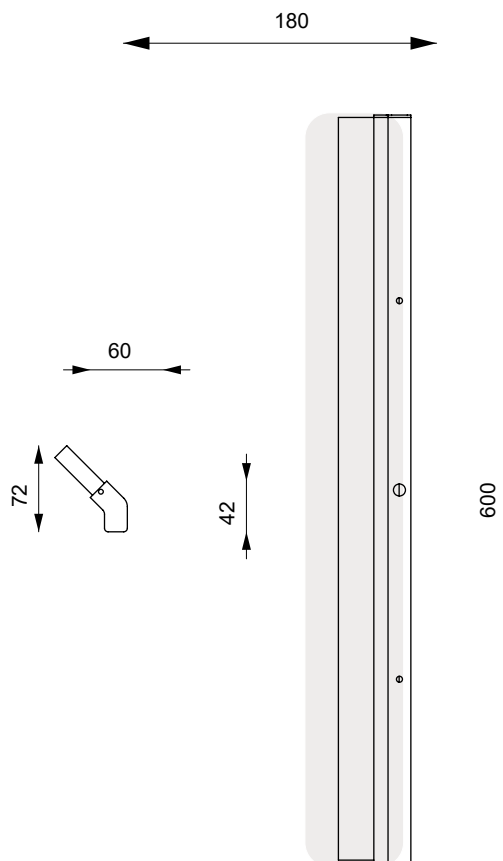

Dettagli tecnici / Data sheet

Type:	Wall
Light source:	LED
Watt:	30W 220 - 240V
Lumens:	1300 Lm
CRI:	90
Dimmable:	Dimmable on/off
Class:	IP20
Colour temperature	3000K

Finiture / Finishes

B01 G02 SP1 SP2 SP3 SP4 SP5 SP6 SP7 SP8