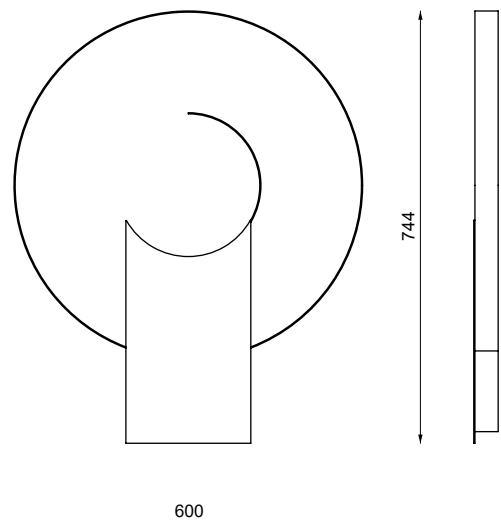

Dettagli tecnici / Data sheet

Type:	Applique
Light source:	LED
Watt:	10W 100 - 240V
Lumens:	900 Lm
CRI:	90
Dimmable:	Driver on/off
Class:	IP20
Colour temperature	3000K

Finiture / Finishes

B01 G02

LUCE TU

Showroom: Via Lambrate 3 - Milano / Design Lab: Piazza Bertarelli 4 - Milano
Info@lucetu.com | www.lucetu.com