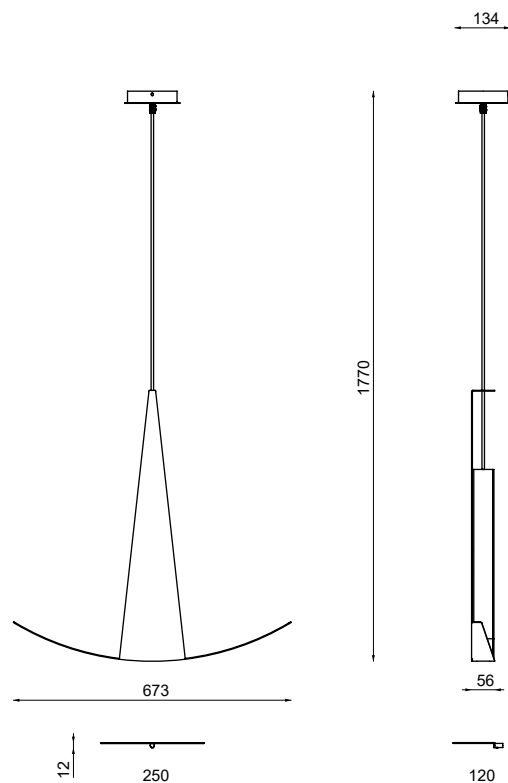

Dettagli tecnici / Data sheet

Type:	Applique
Light source:	LED
Watt:	10W 100 - 240V
Lumens:	900 Lm
CRI:	90
Dimmable:	Driver on/off
Class:	IP20
Colour temperature	3000K

Finiture / Finishes

B01 G02

LUCE TU

Showroom: Via Lambrate 3 - Milano / Design Lab: Piazza Bertarelli 4 - Milano
Info@lucetu.com | www.lucetu.com