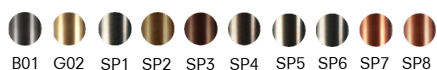

In the Milanese dialect sbàrlusc indicates the glitter coming from a small precious object. Just like a casket of light, this lamp brightens a space creating an intimate and sophisticated atmosphere. The transparent glasses donates an elegant allure to each lamp, but it clearly demonstrates character when opting for colored glasses.

Dettagli tecnici / Data sheet

Type:	Table
Light source:	LED
Watt:	15W 220 - 240V
Lumens:	450 Lm
CRI:	90
Dimmable:	Driver on/off - dimmable
Class:	IP20
Colour temperature	3000K

Finiture / Finishes

Vetri / Glasses