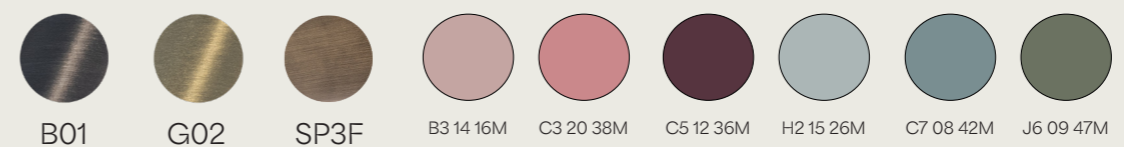

METAL FINISHING/FINITURE