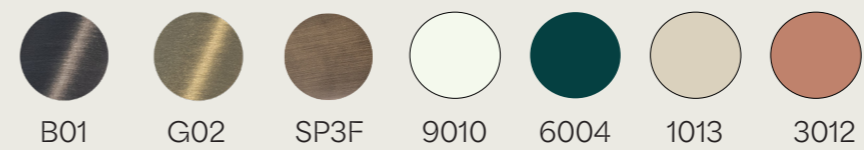

METAL FINISHING/FINITURE