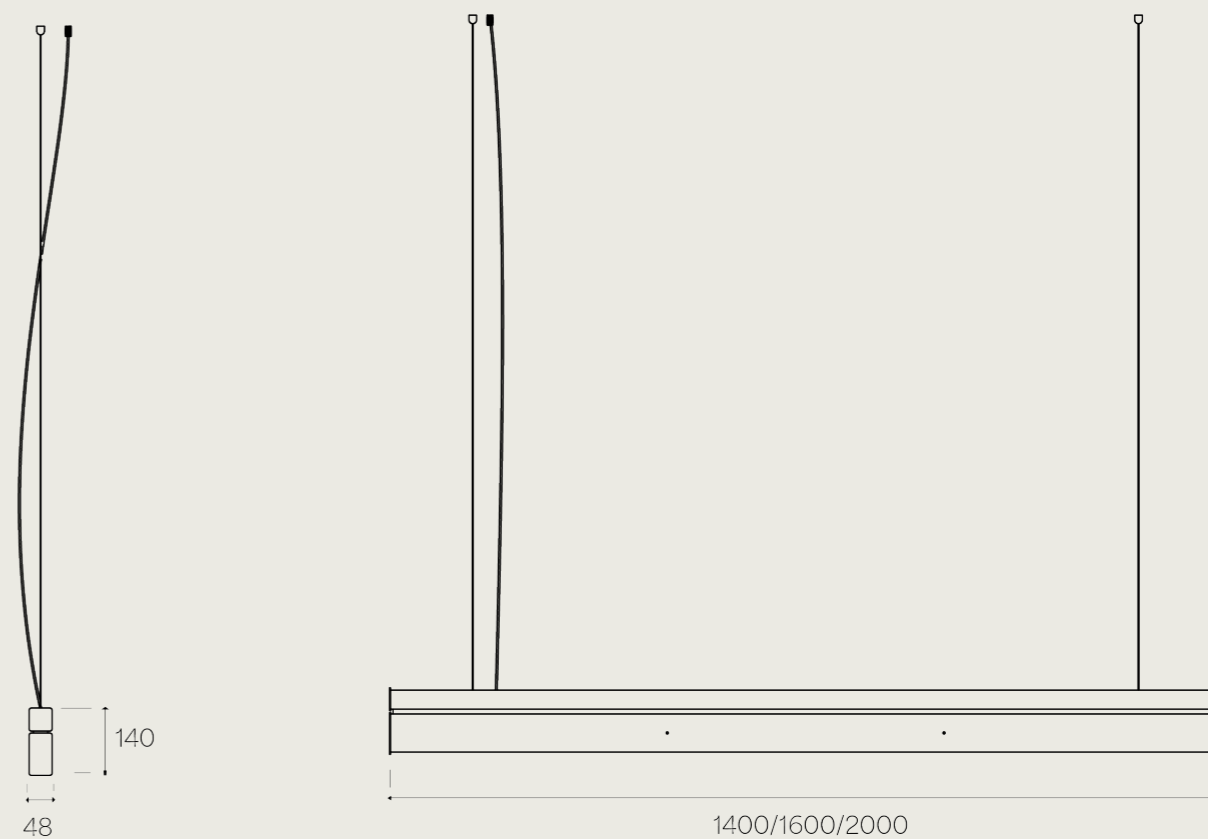

METAL FINISHING/FINITURE

OFFICE / II

Misure in mm
Sizes in mm

OFFICE_2

Cod: OFF 2
Light Source: Strip LED
Watt: 19,2 W/M (x2)
Lumens: 130 Lm/ W (x2)
CRI: 90
Dimmable: Driver On/Off | Dimmable on request
Class: IP20
Colour Temperature: 2700 K / 3000 K / 4000 K

METAL FINISHING/FINITURE

OFFICE / III

Misure in mm
Sizes in mm

OFFICE_3

Cod: OFF 3
Light Source: Strip LED
Watt: 19,2 W/M (x4)
Lumens: 130 Lm/ W (x4)
CRI: 90
Dimmable: Driver On/Off (DA REMOTO) | Dimmable on request
Class: IP20
Colour Temperature: 2700 K / 3000 K / 4000 K

METAL FINISHING/FINITURE

OFFICE / IV

Misure in mm
Sizes in mm

OFFICE_4

Cod: OFF 4
Light Source: Strip LED
Watt: 32 W/M (centrale) | 19,2 W/M (laterali 45°)
Lumens: 190 Lm/W (centrale) | 130 Lm/W (laterali 45°)
CRI: 90
Dimmable: Driver On/Off (DA REMOTO) | Dimmable on request
Class: IP20
Colour Temperature: 2700 K / 3000 K / 4000 K