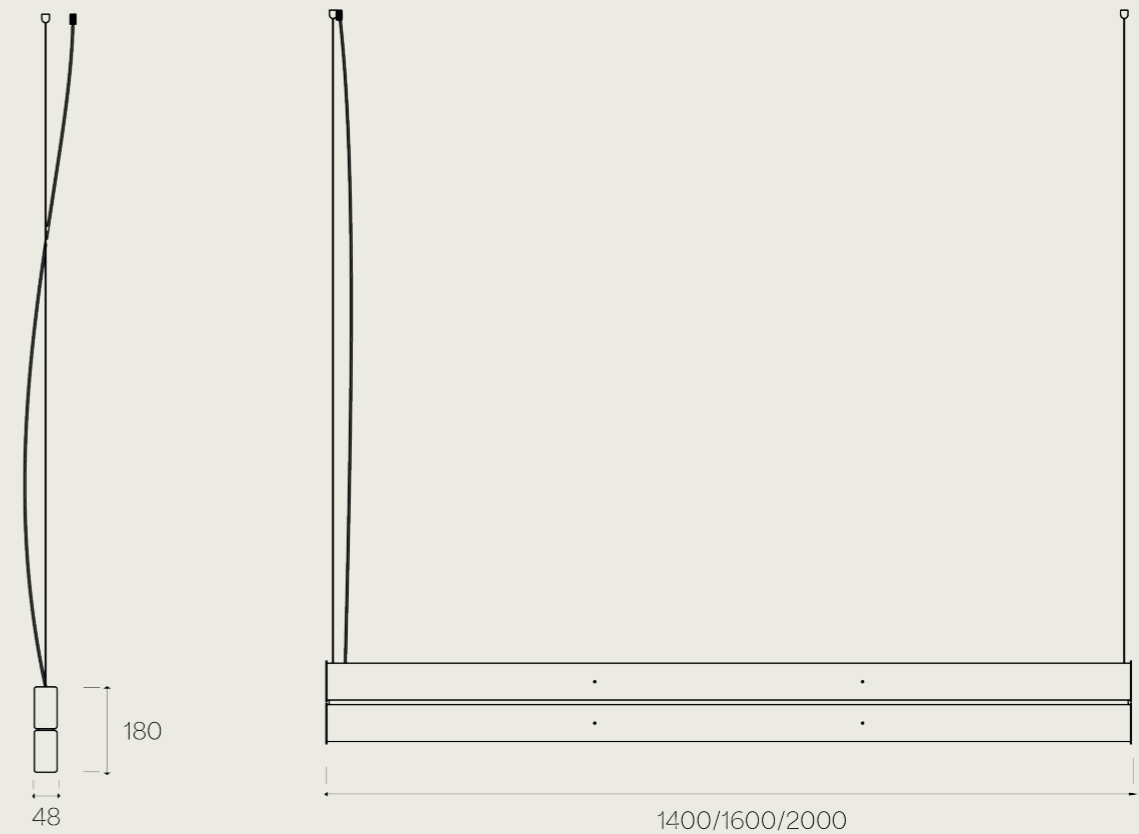

METAL FINISHING/FINITURE

OFFICE / III

Misure in mm
Sizes in mm

OFFICE_3

Cod: OFF 3
Light Source: Strip LED
Watt: 19,2 W/M (x4)
Lumens: 130 Lm/ W (x4)
CRI: 90
Dimmable: Driver On/Off (DA REMOTO) | Dimmable on request
Class: IP20
Colour Temperature: 2700 K / 3000 K / 4000 K

METAL FINISHING/FINITURE

OFFICE / IV

Misure in mm
Sizes in mm

OFFICE_4

Cod: OFF 4
Light Source: Strip LED
Watt: 32 W/M (centrale) | 19,2 W/M (laterali 45°)
Lumens: 190 Lm/W (centrale) | 130 Lm/W (laterali 45°)
CRI: 90
Dimmable: Driver On/Off (DA REMOTO) | Dimmable on request
Class: IP20
Colour Temperature: 2700 K / 3000 K / 4000 K