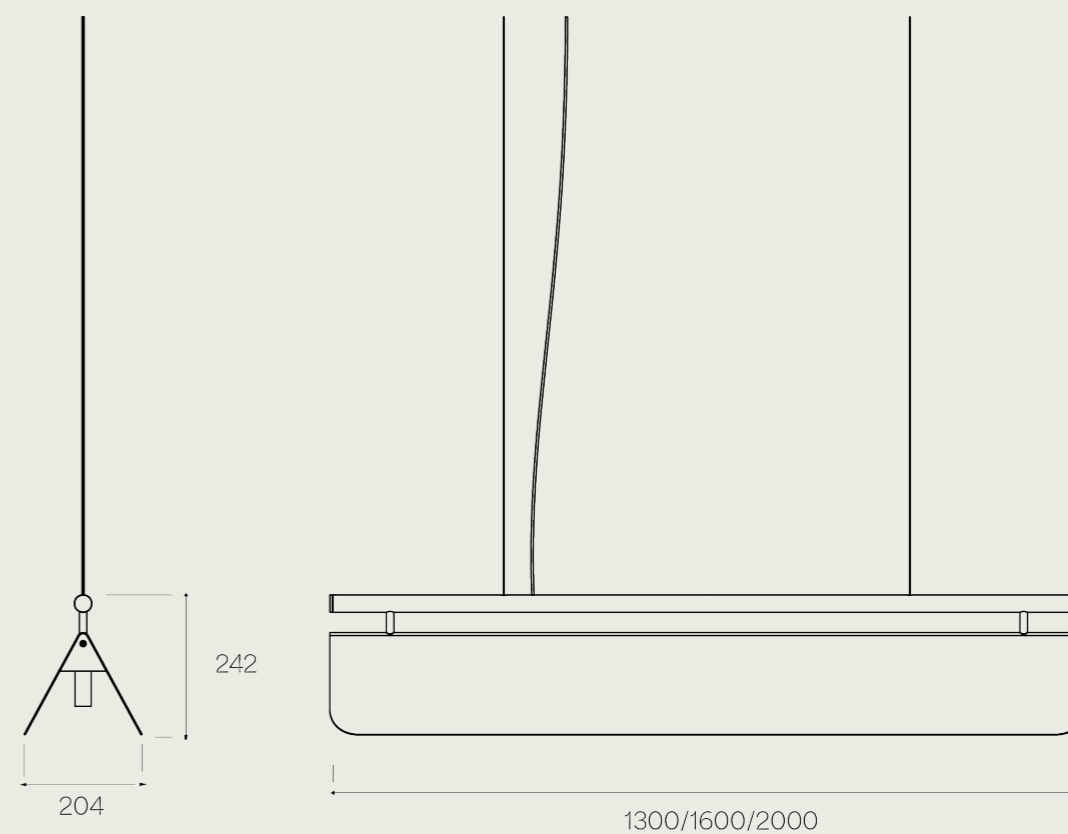

METAL FINISHING/FINITURE

OFFICE / IV

Misure in mm
Sizes in mm

OFFICE_4

Cod: OFF 4
Light Source: Strip LED
Watt: 32 W/M (centrale) | 19,2 W/M (laterali 45°)
Lumens: 190 Lm/W (centrale) | 130 Lm/W (laterali 45°)
CRI: 90
Dimmable: Driver On/Off (DA REMOTO) | Dimmable on request
Class: IP20
Colour Temperature: 2700 K / 3000 K / 4000 K

METAL FINISHING/FINITURE

OFFICE / V

Misure in mm
Sizes in mm

OFFICE_5

Cod: OFF 5
Light Source: Strip LED
Watt: 19,2 W/M (x2)
Lumens: 130 Lm/ W (x2)
CRI: 90
Dimmable: Driver On/Off (DA REMOTO) | Dimmable on request
Class: IP20
Colour Temperature: 2700 K / 3000 K / 4000 K

METAL FINISHING/FINITURE

OFFICE / VI

Misure in mm
Sizes in mm

OFFICE_6

Cod: OFF 6
Light Source: Strip LED
Watt: 19,2 W/M (x2)
Lumens: 130 Lm/ W (x2)
CRI: 90
Dimmable: Driver On/Off (DA REMOTO) | Dimmable on request
Class: IP20
Colour Temperature: 2700 K / 3000 K / 4000 K