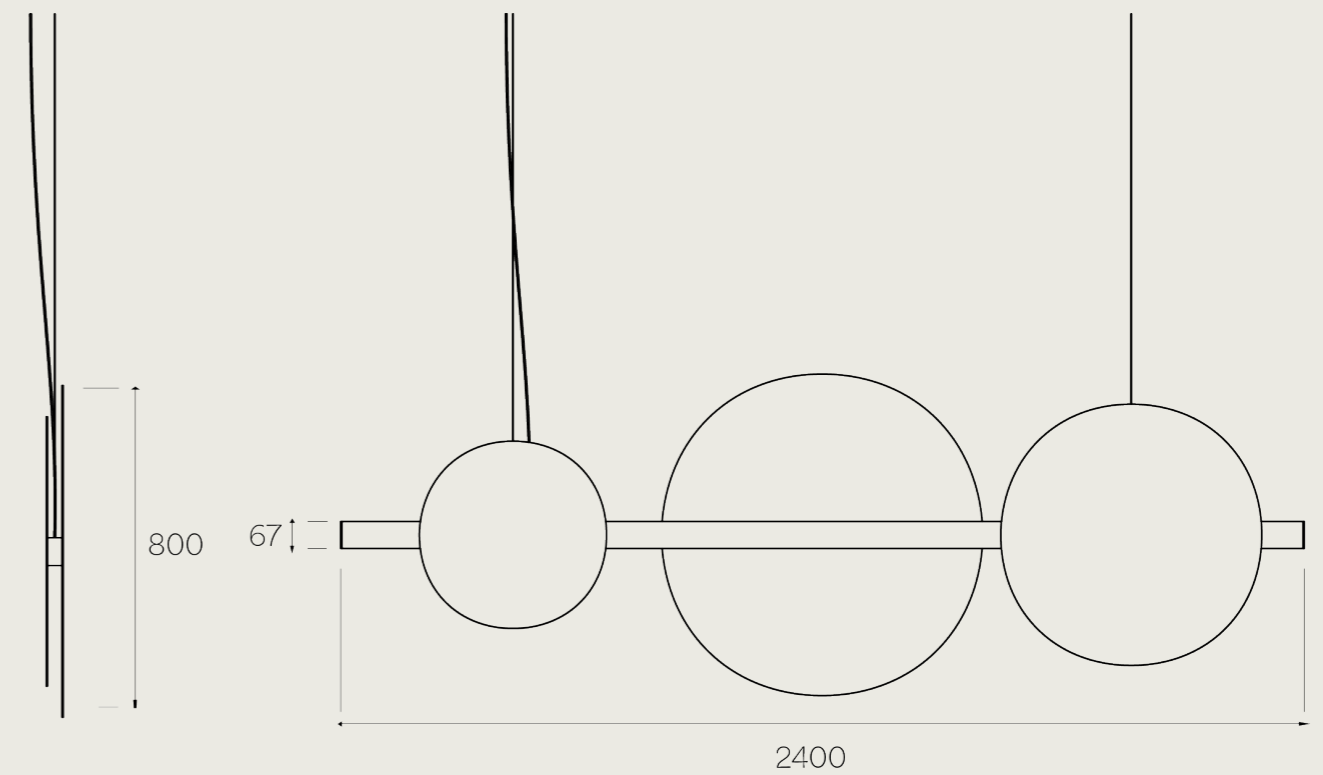

METAL FINISHING/FINITURE

OFFICE / IV

Misure in mm
Sizes in mm

OFFICE_4

Cod: OFF 4
Light Source: Strip LED
Watt: 32 W/M (centrale) | 19,2 W/M (laterali 45°)
Lumens: 190 Lm/W (centrale) | 130 Lm/W (laterali 45°)
CRI: 90
Dimmable: Driver On/Off (DA REMOTO) | Dimmable on request
Class: IP20
Colour Temperature: 2700 K / 3000 K / 4000 K

METAL FINISHING/FINITURE

OFFICE / V

Misure in mm
Sizes in mm

OFFICE_5

Cod: OFF 5
Light Source: Strip LED
Watt: 19,2 W/M (x2)
Lumens: 130 Lm/ W (x2)
CRI: 90
Dimmable: Driver On/Off (DA REMOTO) | Dimmable on request
Class: IP20
Colour Temperature: 2700 K / 3000 K / 4000 K

METAL FINISHING/FINITURE

OFFICE / VI

Misure in mm
Sizes in mm

OFFICE_6

Cod: OFF 6
Light Source: Strip LED
Watt: 19,2 W/M (x2)
Lumens: 130 Lm/ W (x2)
CRI: 90
Dimmable: Driver On/Off (DA REMOTO) | Dimmable on request
Class: IP20
Colour Temperature: 2700 K / 3000 K / 4000 K