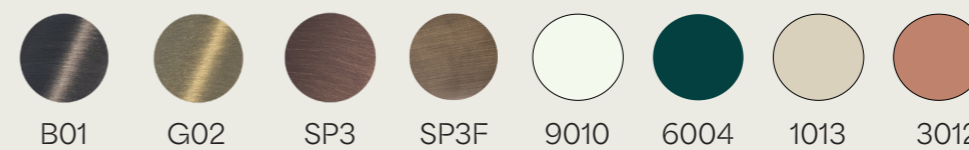

METAL FINISHING/FINITURE