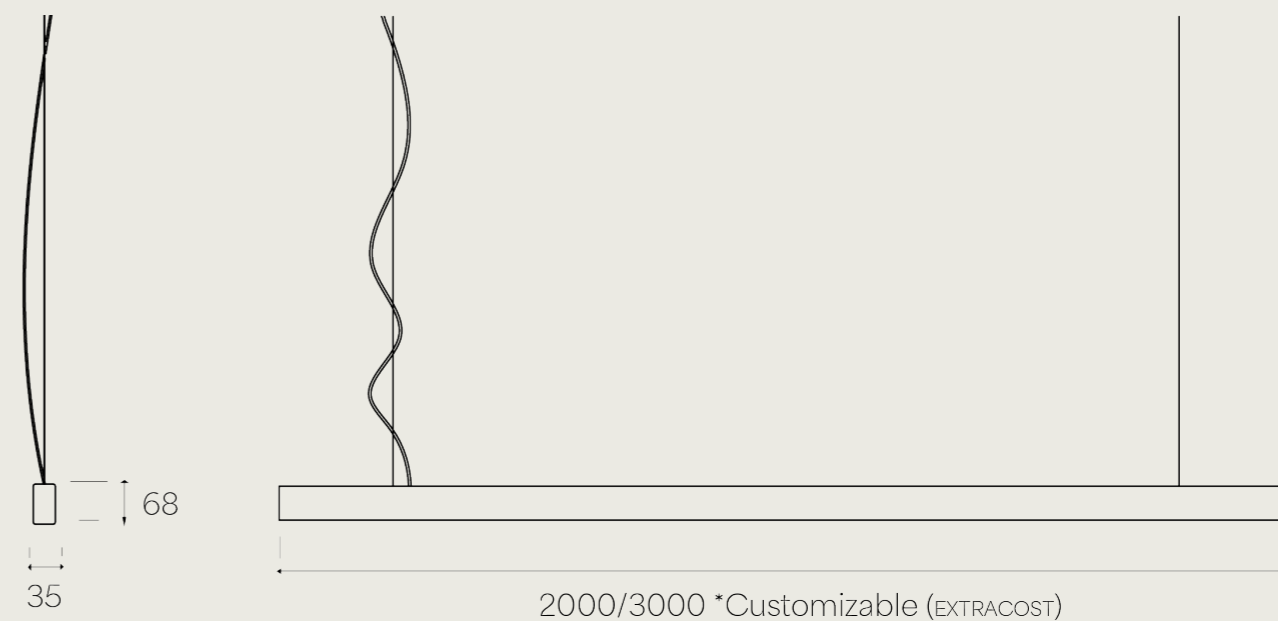

METAL FINISHING/FINITURE

OFFICE / VI

Misure in mm
Sizes in mm

OFFICE_6

Cod: OFF 6
Light Source: Strip LED
Watt: 19,2 W/M (x2)
Lumens: 130 Lm/ W (x2)
CRI: 90
Dimmable: Driver On/Off (DA REMOTO) | Dimmable on request
Class: IP20
Colour Temperature: 2700 K / 3000 K / 4000 K