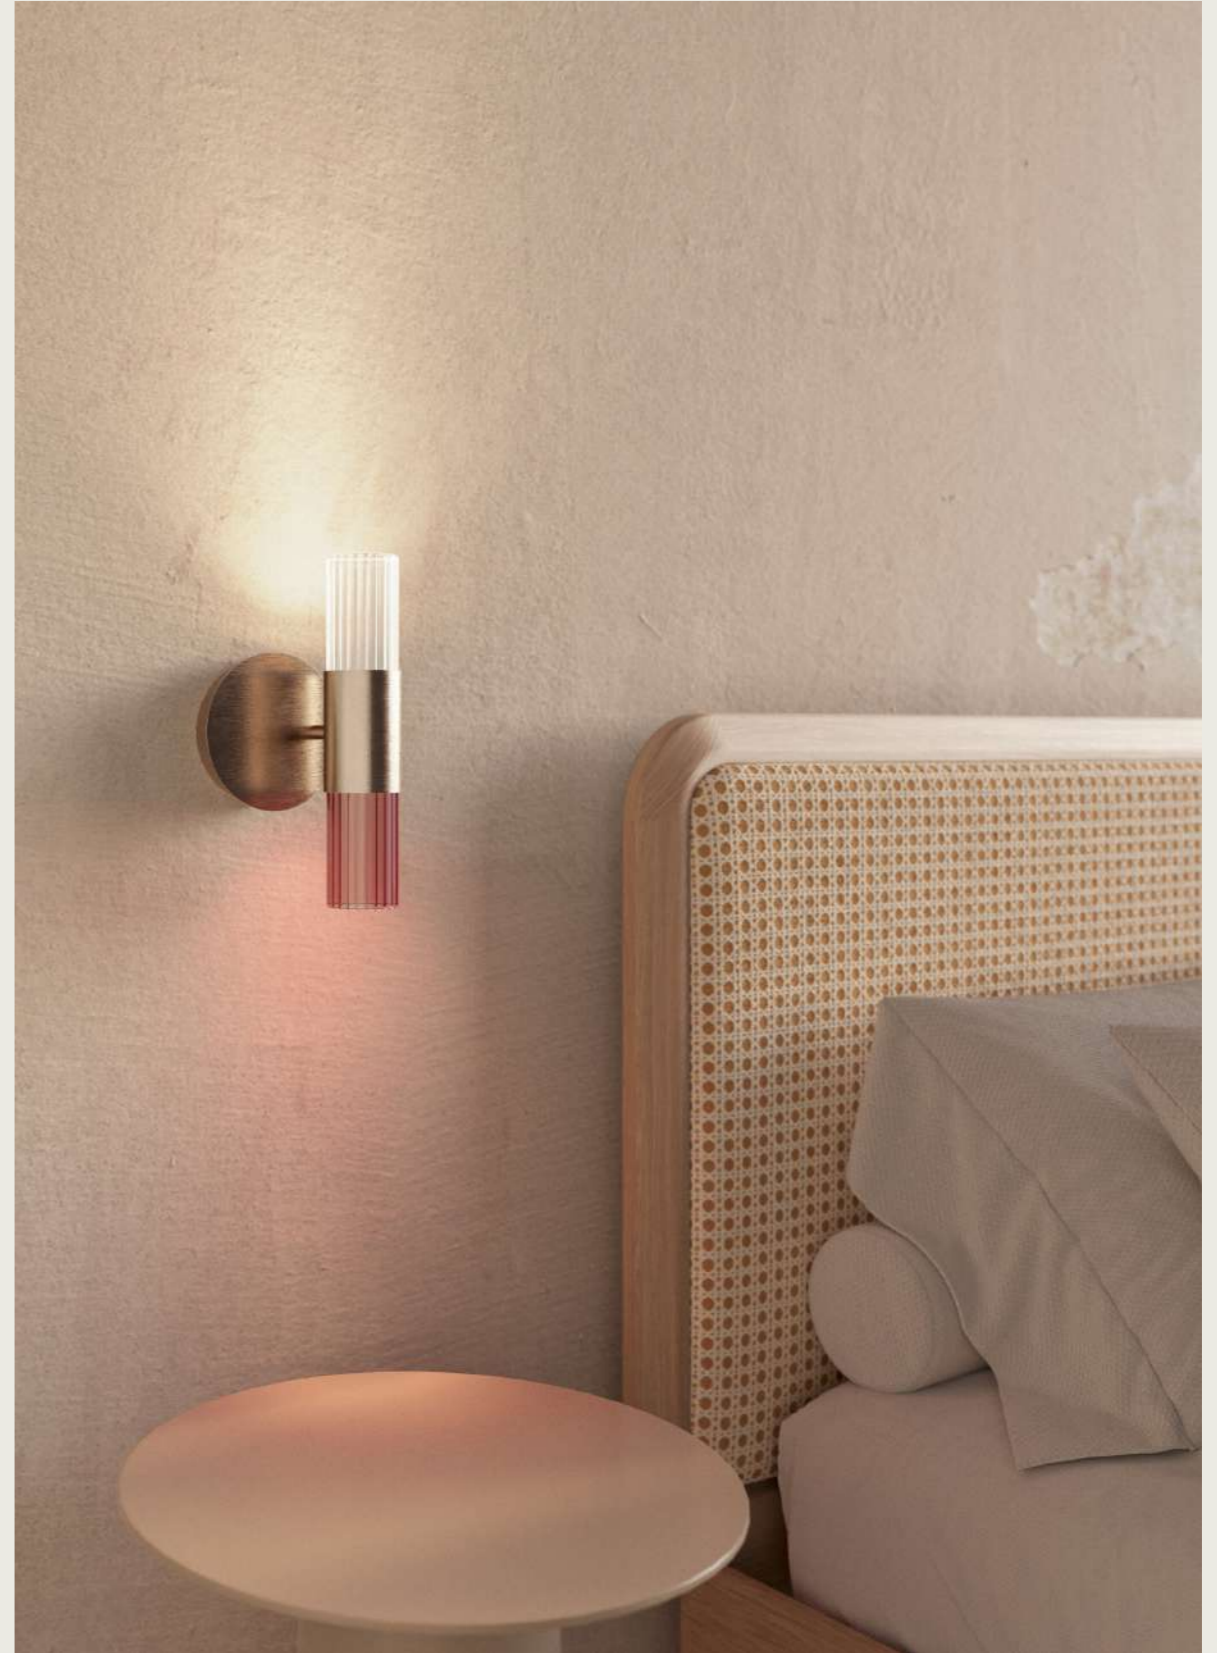

In Milanese dialect sbàrlusc describes the sudden sparkle of a precious object. The collection translates this idea into a lamp that emits a soft and enveloping glow.

SBARLUSC / FLOOR

SB.SF01

SBARLUSC / TABLE

SB.ST01

SBARLUSC / WALL

SB.SW01

SBARLUSC / WALL

SB.SW02

SBARLUSC / WALL MINI

SB.SM01

SBARLUSC / WALL MINI