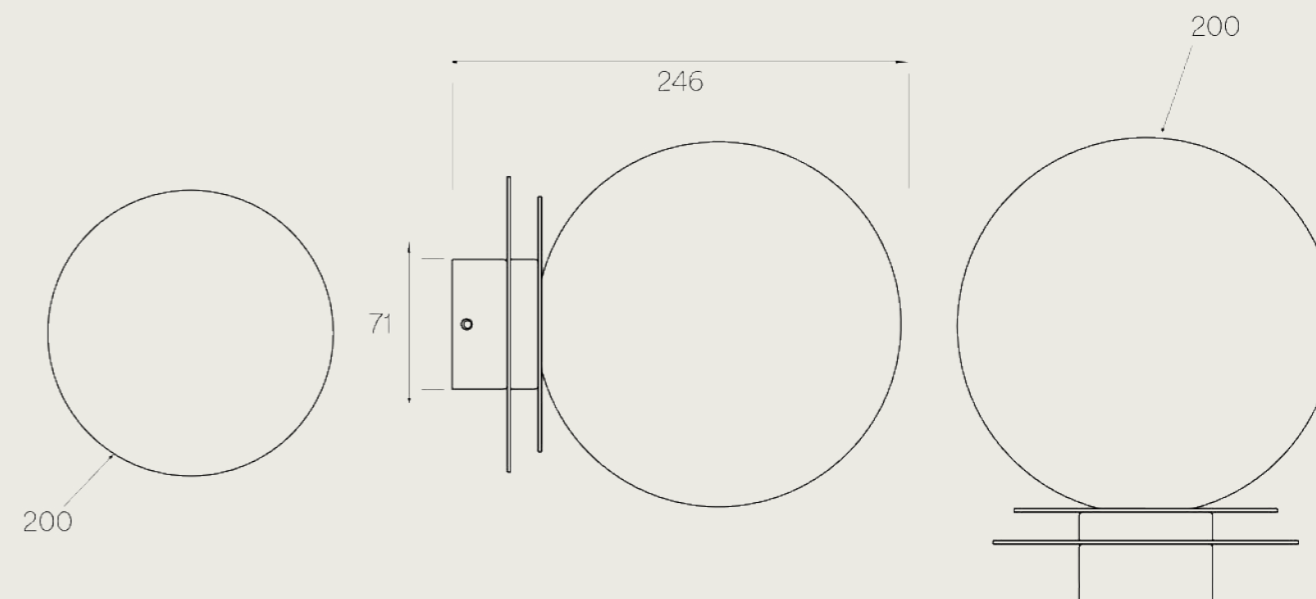

CRW02

Type: Wall
Light Source: G9 Led Bulb (not included)
CRI: 90
Class: IP20
Colour Temperature: 2700K
Driver: On/Off - Dimmable on request
Watt: 8W 100-240V
Lumens: 800 Lm