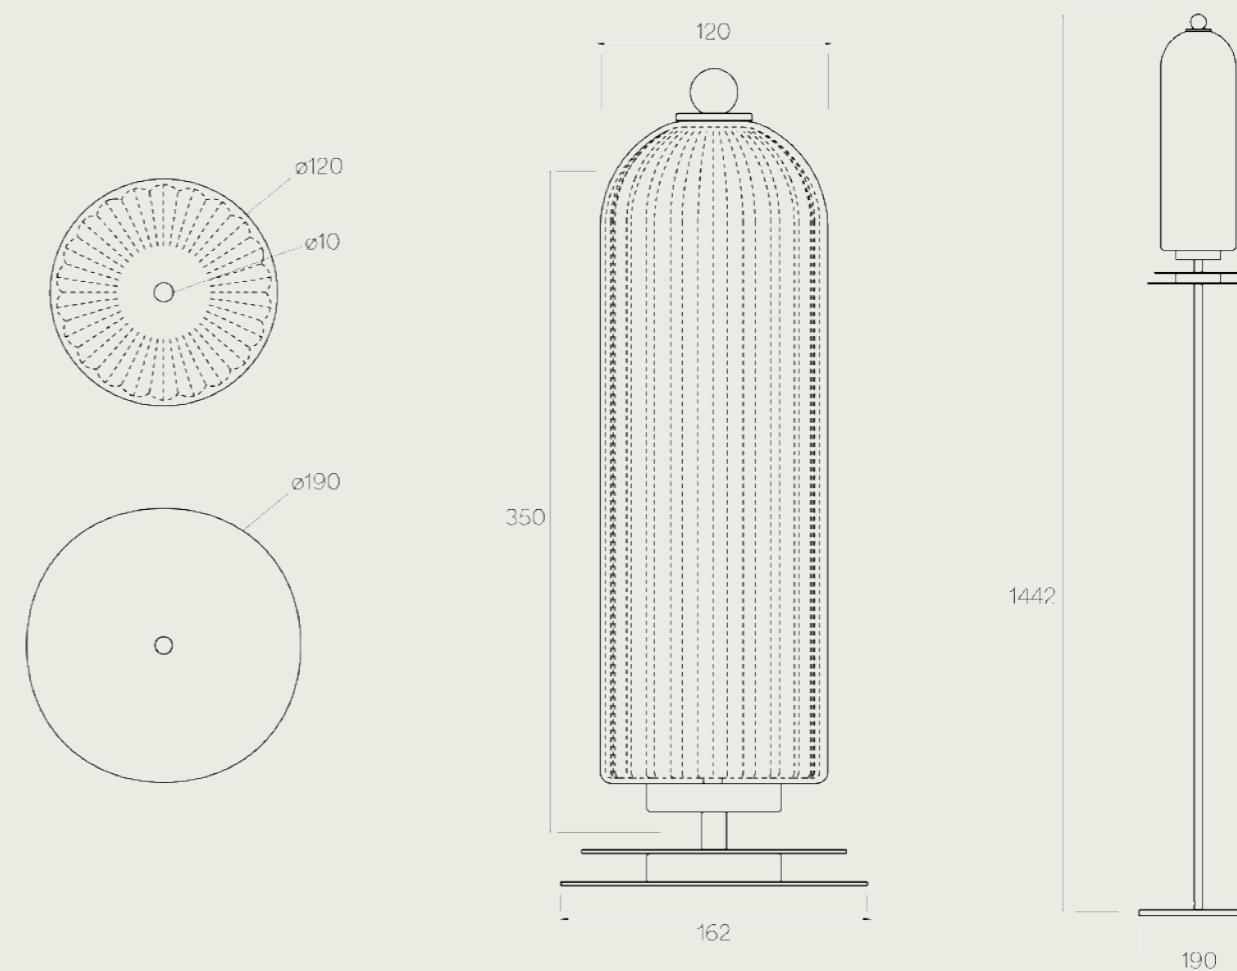

METAL FINISHING/FINITURE

SPHERES/SFERE

DC01/DCM01

Type:	Ceiling
Light Source:	Cob LED
CRI:	90
Class:	IP20
Colour Temperature:	3000K
Driver:	On/Off Dali Dimmable
Watt:	8W 11W
Lumens:	1274 Lm 1752 Lm

DF01

Type:	Floor
Light Source:	Cob LED
CRI:	90
Class:	IP20
Colour Temperature:	3000K
Driver:	On/Off Dali Dimmable
Watt:	8W 11W
Lumens:	1274 Lm 1752 Lm