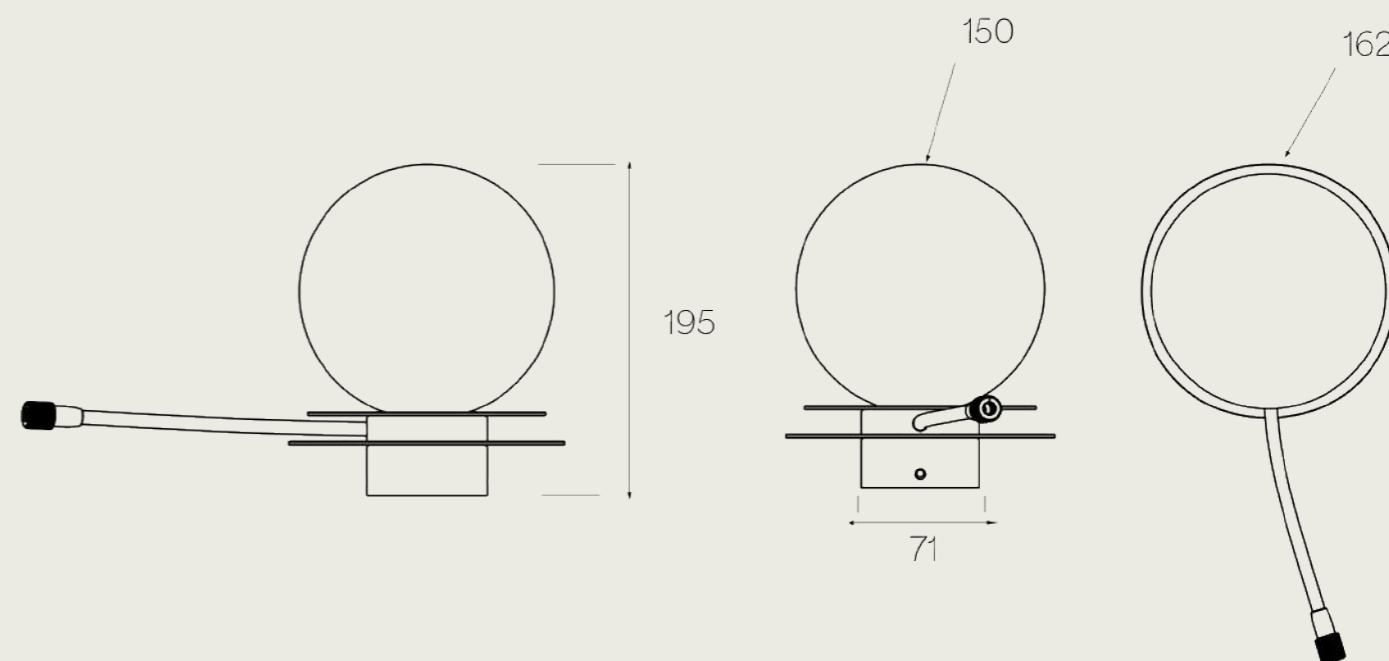

CRH01

Type: Wall
Light Source: G9 Led Bulb (not included)
Reading Light: 1/2W Cob Led
CRI: 90
Class: IP20
Colour Temperature: 2700K
Driver: On/Off - Dimmable on request
Watt: 8W 100-240V
Lumens: 800 Lm