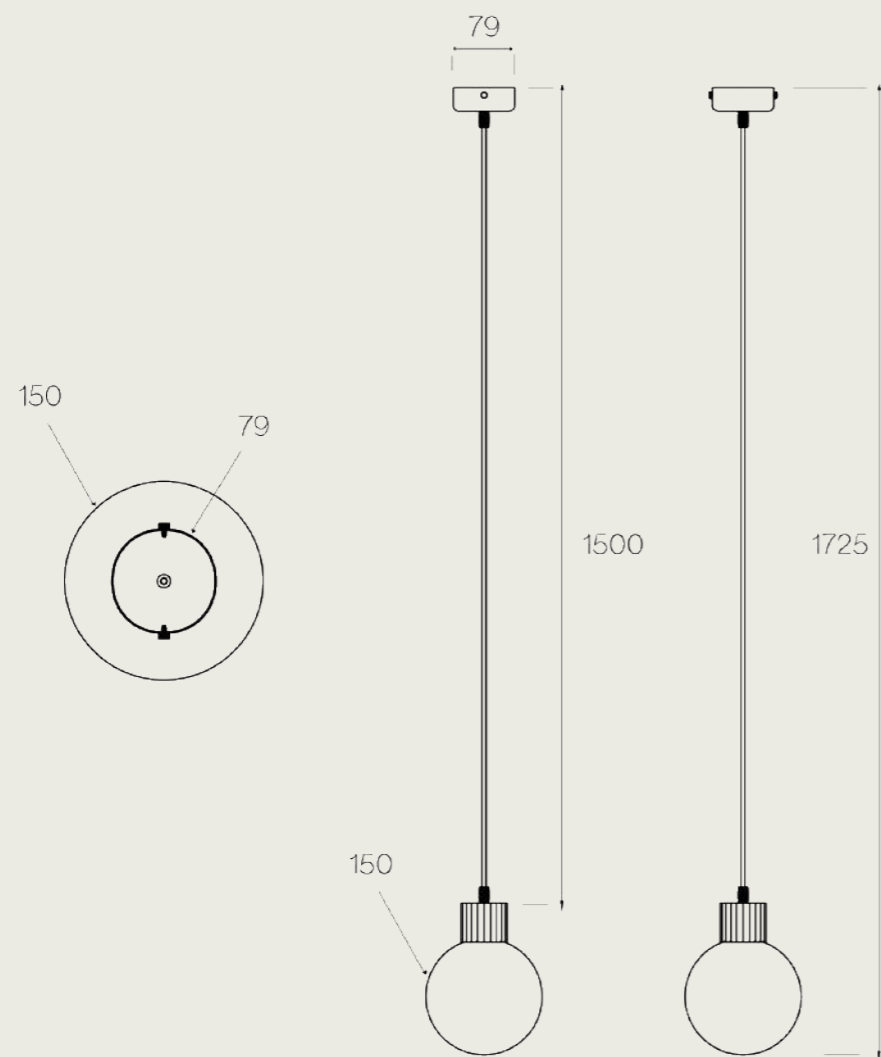

BLS01

Type: Suspension
Light Source: G9 Led Bulb (not included)
CRI: 90
Class: IP20
Colour Temperature: 2700K
Driver: On/Off - Dimmable on request
Watt: 8W 100-240V
Lumens: 800 Lm