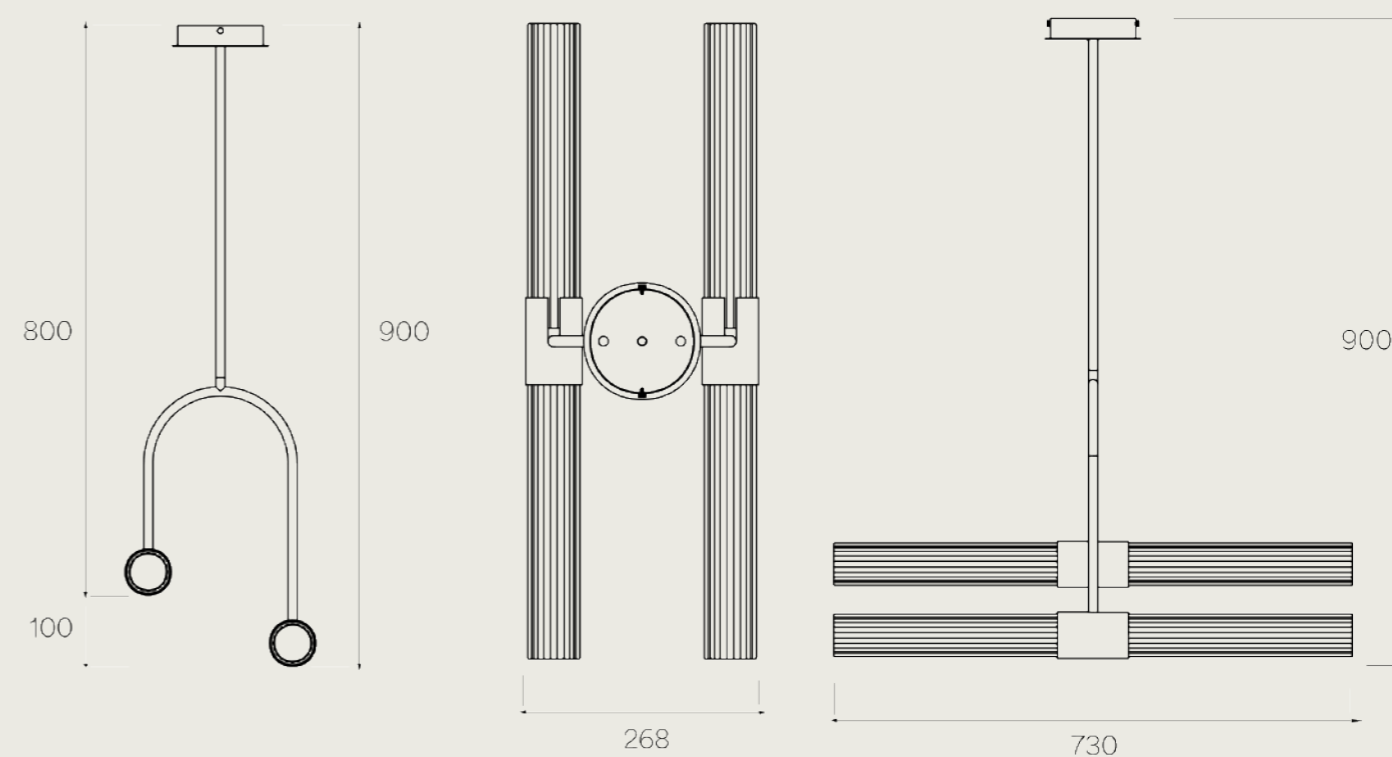

SB.SS02

Type: Ceiling
 Light Source: Cob LED
 CRI: 90
 Class: IP20
 Colour Temperature: 3000K
 Driver: On/Off - Dimmable on request
 Watt: 16W 100-240V
 Lumens: 1800 Lm

METAL FINISHING/FINITURE

SB.SS02B

Type: Ceiling
 Light Source: Cob LED
 CRI: 90
 Class: IP20
 Colour Temperature: 3000K
 Driver: On/Off - Dimmable on request
 Watt: 16W 100-240V
 Lumens: 1800 Lm