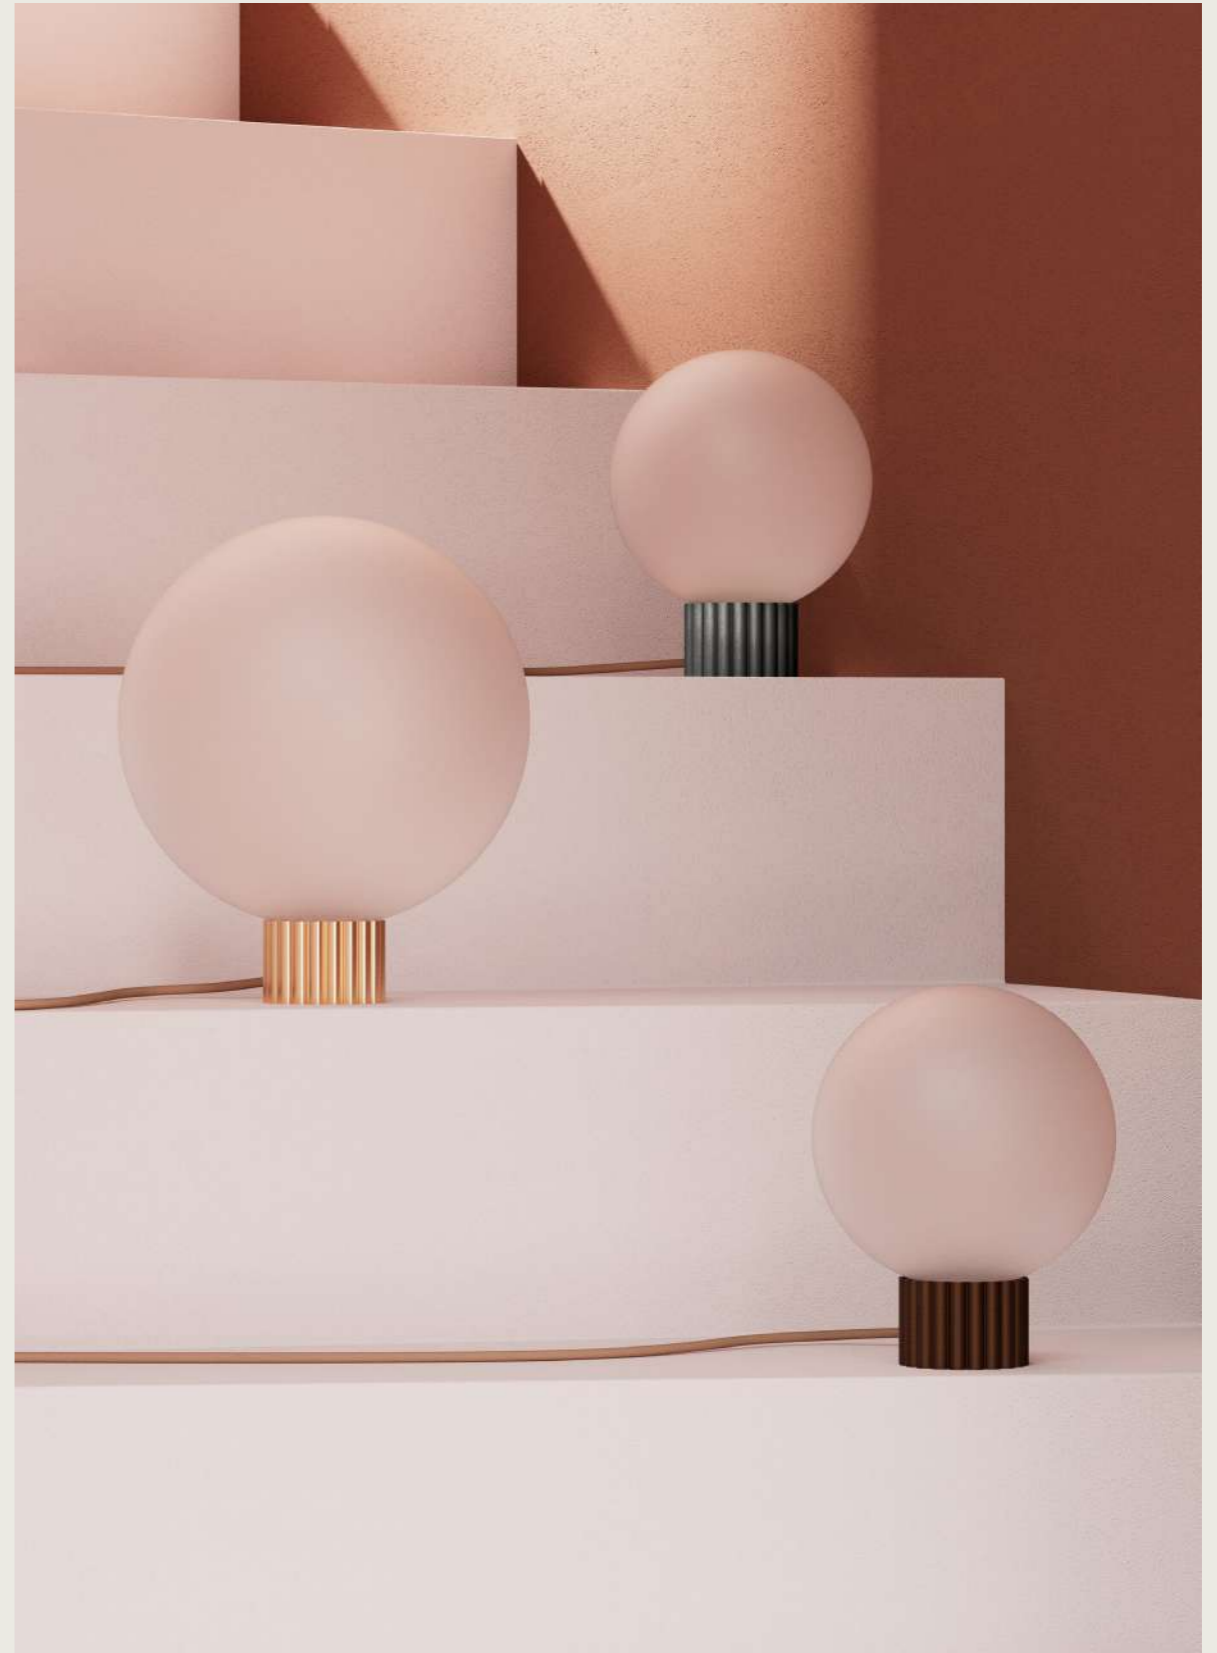

SP3
SATIN BRONZE

SP4
SATIN INOX

SP5
SATIN COPPER

SP6
SHINY GOLD

BALETA

BALETA

ELEGANCE IN MOTION

La purezza della sfera in vetro incontra il movimento fluido dell'ottone lavorato, generando una lampada contemporanea e raffinata.

The purity of the glass sphere meets the fluid movement of crafted brass, creating a refined contemporary lamp.

BALETA / SUSPENSION

BLS01-02

BALETA / TABLE

BLT01-02

BALETA / WALL

BLW01

BALETA / TECHNICAL DRAWINGS