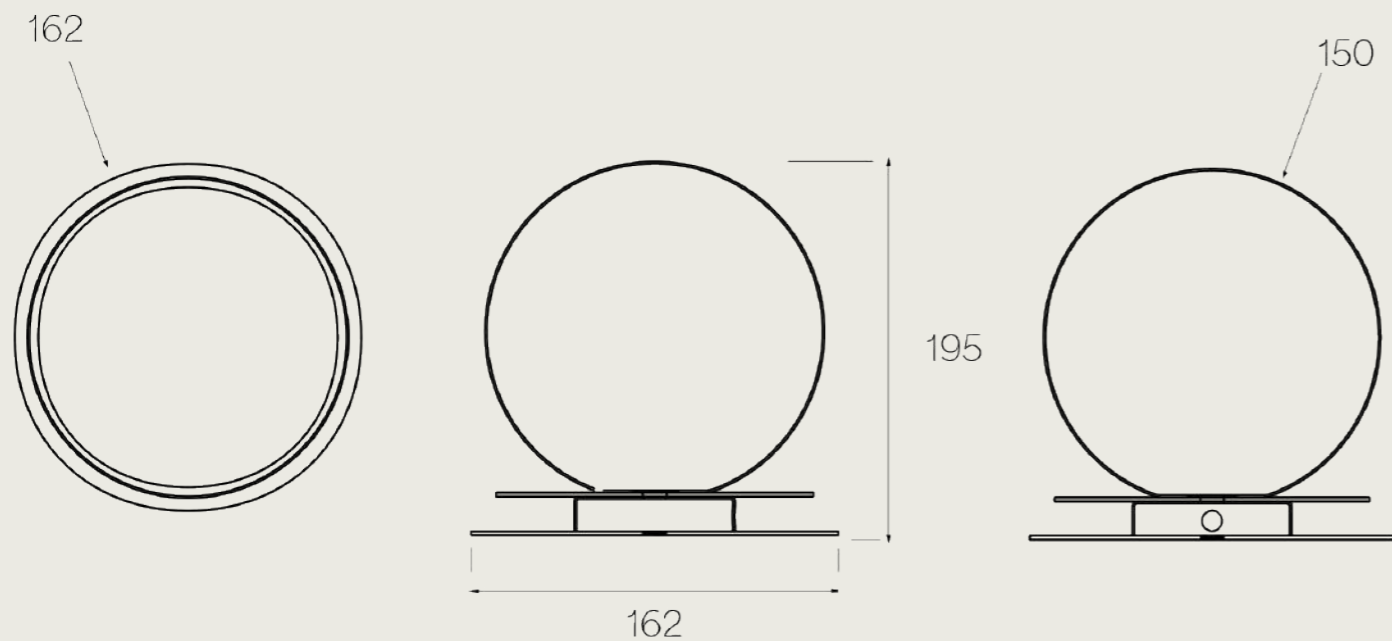

CRT01

Type: Table
Light Source: G9 Led Bulb (not included)
CRI: 90
Class: IP20
Colour Temperature: 2700K
Driver: On/Off - Dimmable on request
Watt: 8W 100-240V
Lumens: 800 Lm