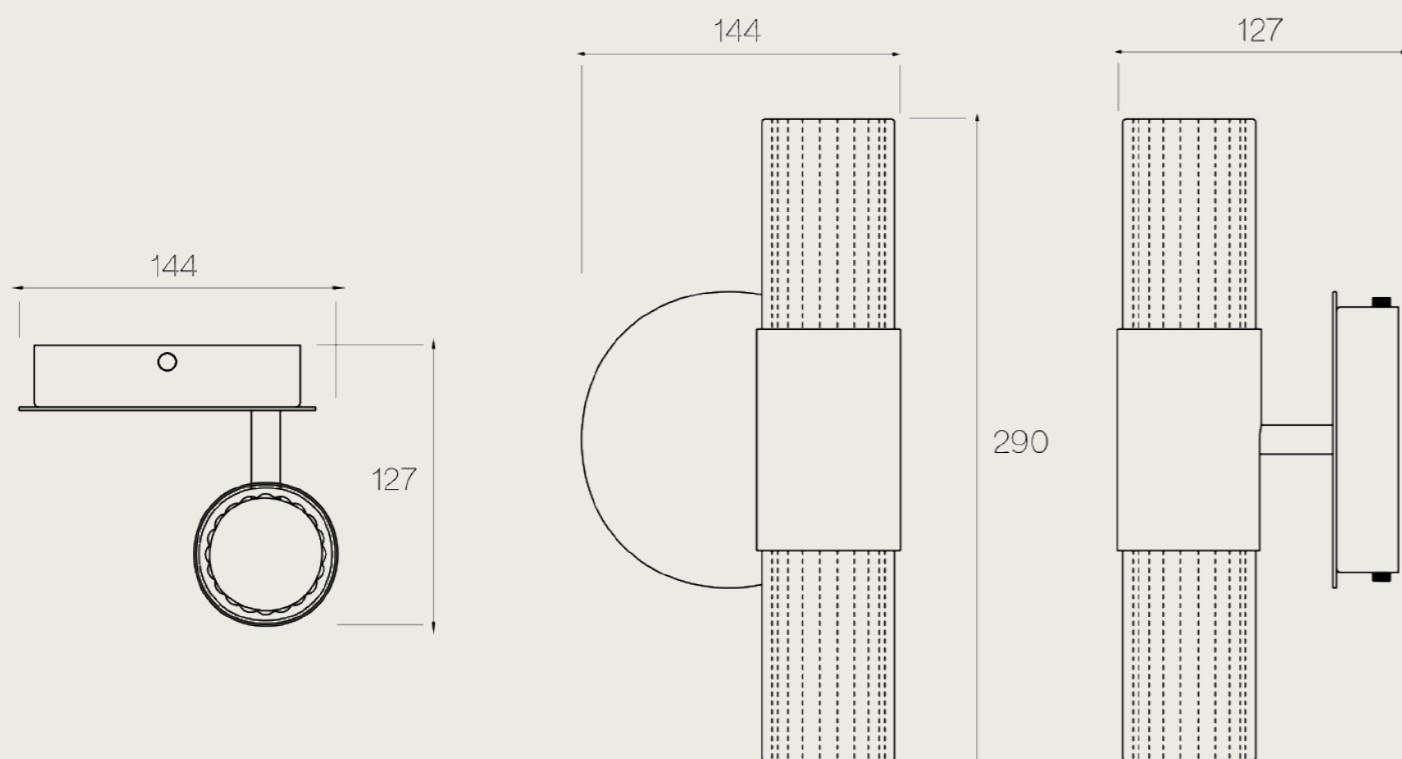

Type: Wall
 Light Source: Cob LED
 CRI: 90
 Class: IP20
 Colour Temperature: 3000K
 Driver: On/Off - Dimmable on request
 Watt: 16W 100-240V
 Lumens: 1800 Lm

GLASSES/VETRI

SB.SM01

Type: Wall
 Light Source: Cob LED
 CRI: 90
 Class: IP20
 Colour Temperature: 3000K
 Driver: On/Off - Dimmable on request
 Watt: 8W 100-240V
 Lumens: 900 Lm