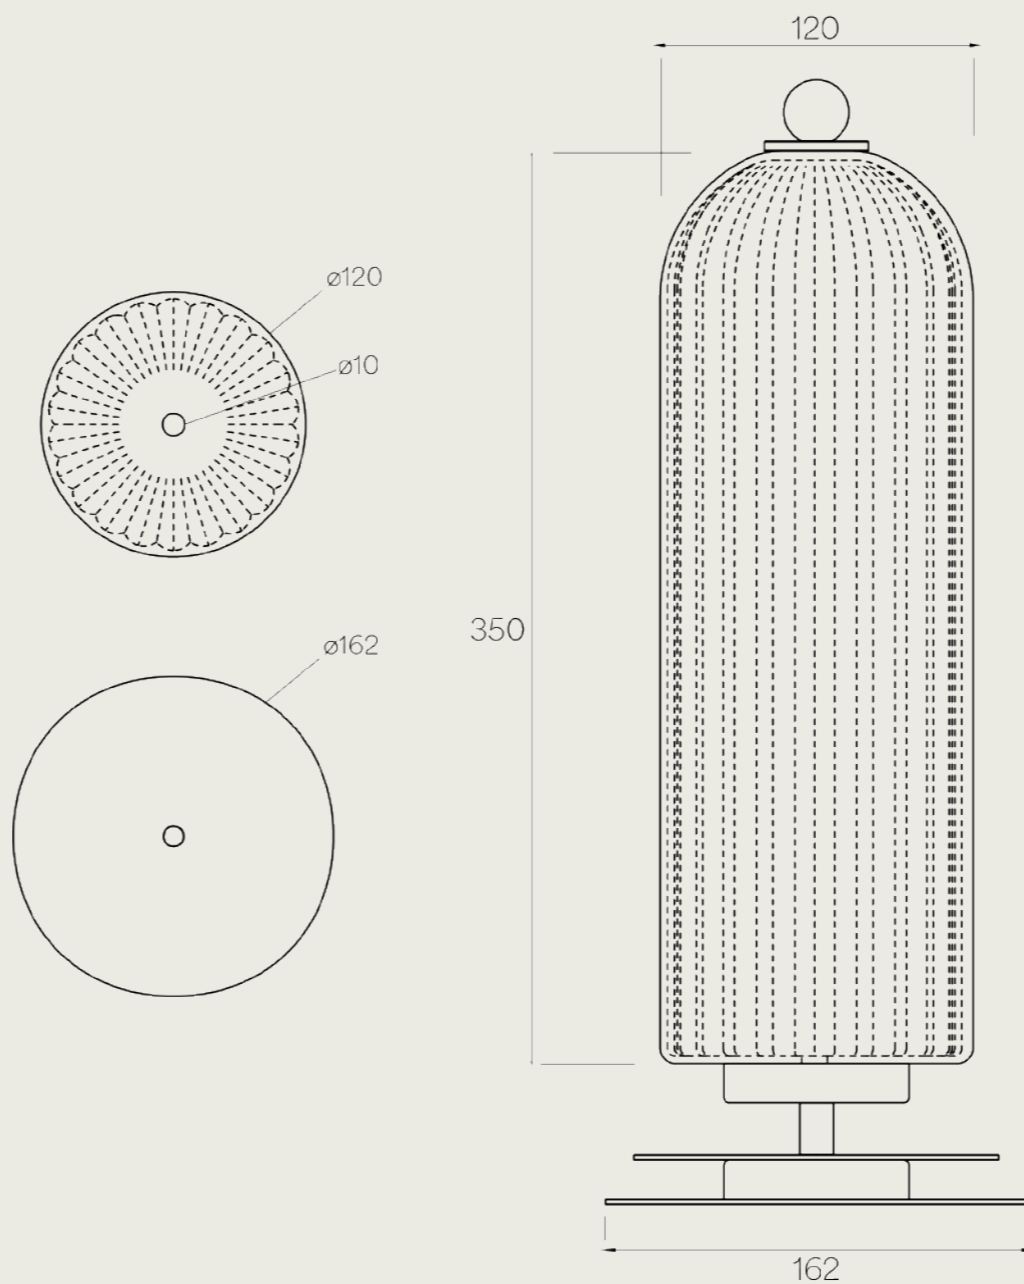

METAL FINISHING/FINITURE

SPHERES/SFERE

DT01/ DTM01

Type:	Table	
Light Source:	Cob LED	
CRI:	90	
Class:	IP20	
Colour Temperature:	3000K	
Driver:	On/Off	Dali Dimmable
Watt:	8W	11W
Lumens:	1274 Lm	1752 Lm

METAL FINISHING/FINITURE