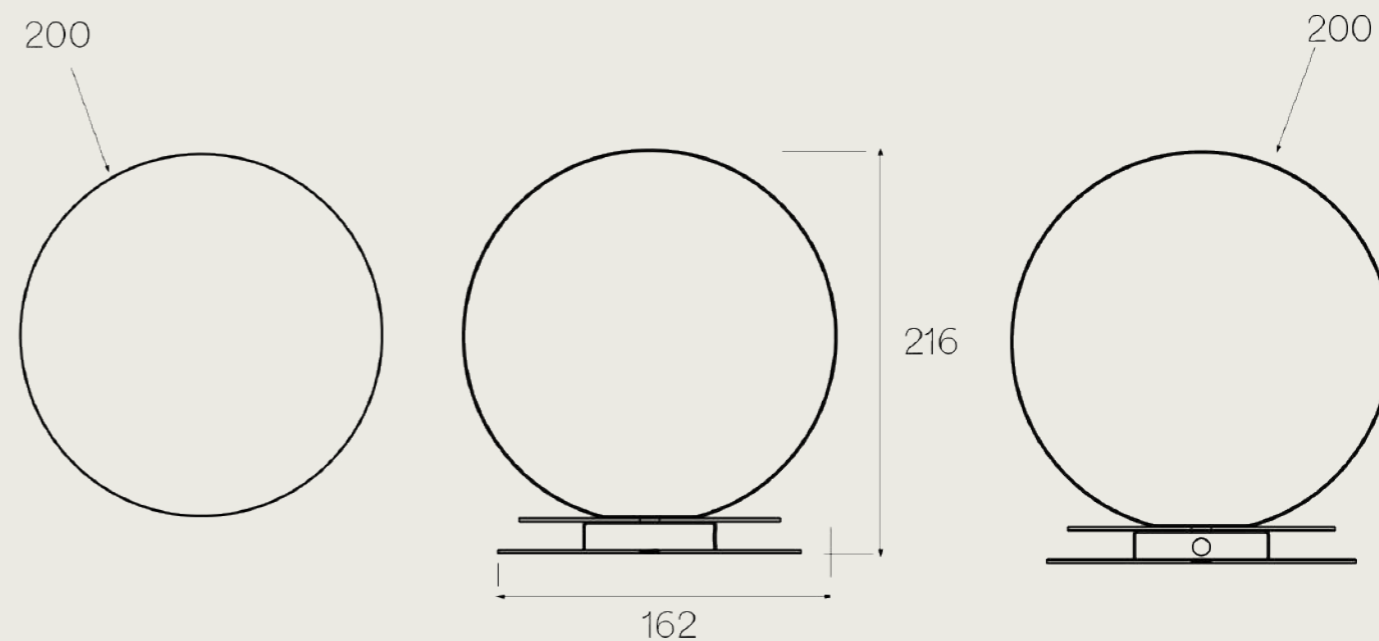

Type: Table
Light Source: G9 Led Bulb (not included)
CRI: 90
Class: IP20
Colour Temperature: 2700K
Driver: On/Off - Dimmable on request
Watt: 8W 100-240V
Lumens: 800 Lm

METAL FINISHING/FINITURE

FINITURE/FINISHES