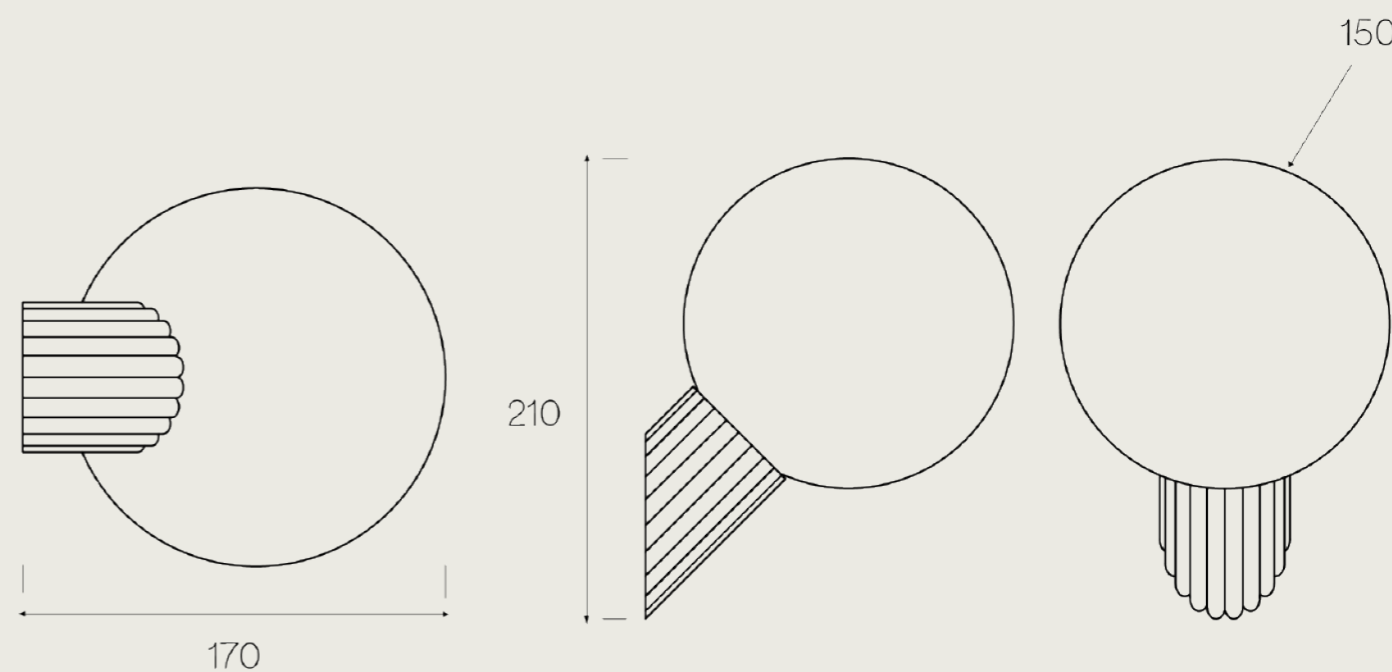

Type:	Table
Light Source:	G9 Led Bulb (not included)
CRI:	90
Class:	IP20
Colour Temperature:	2700K
Driver:	On/Off - Dimmable on request
Watt:	8W 100-240V
Lumens:	800 Lm

METAL FINISHING/FINITURE

BLW01

Type:	Wall
Light Source:	G9 Led Bulb (not included)
CRI:	90
Class:	IP20
Colour Temperature:	2700K
Driver:	On/Off - Dimmable on request
Watt:	8W 100-240V
Lumens:	800 Lm