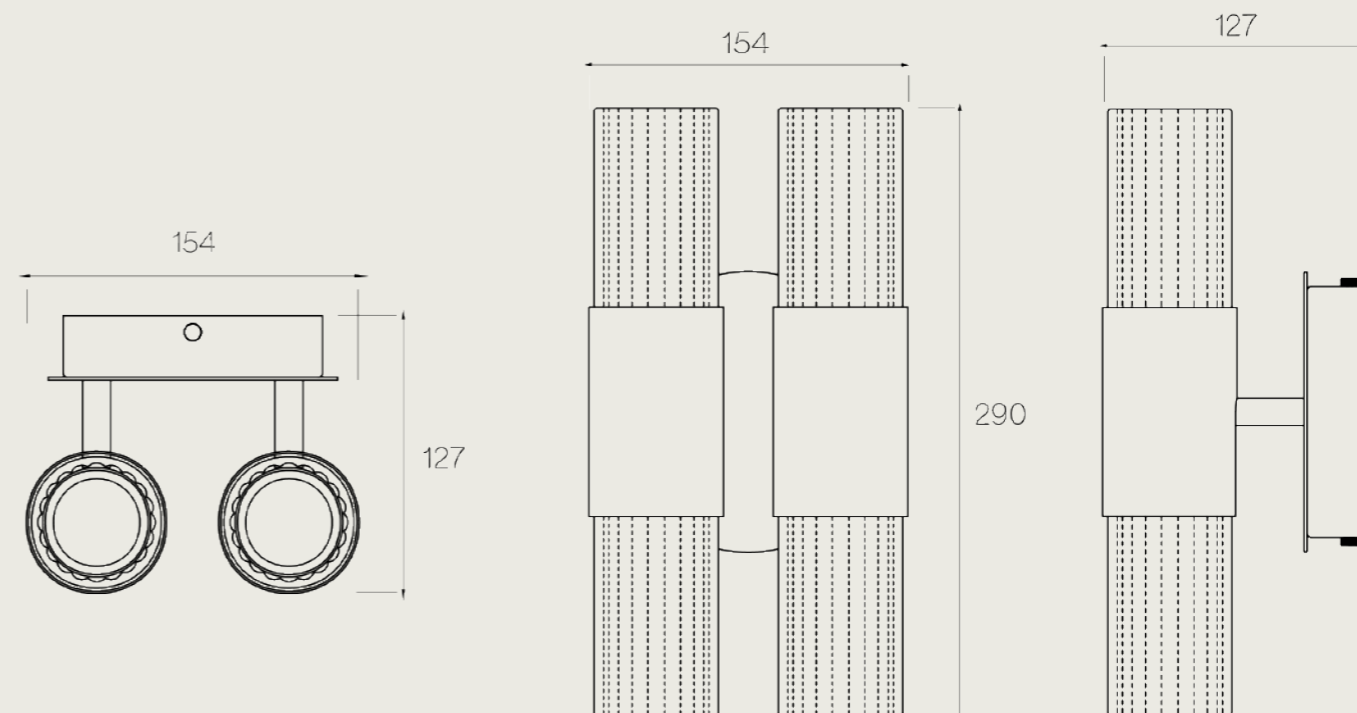

SB.SM02

Type: Wall
Light Source: Cob LED
CRI: 90
Class: IP20
Colour Temperature: 3000K
Driver: On/Off - Dimmable on request
Watt: 16W 100-240V
Lumens: 1800 Lm